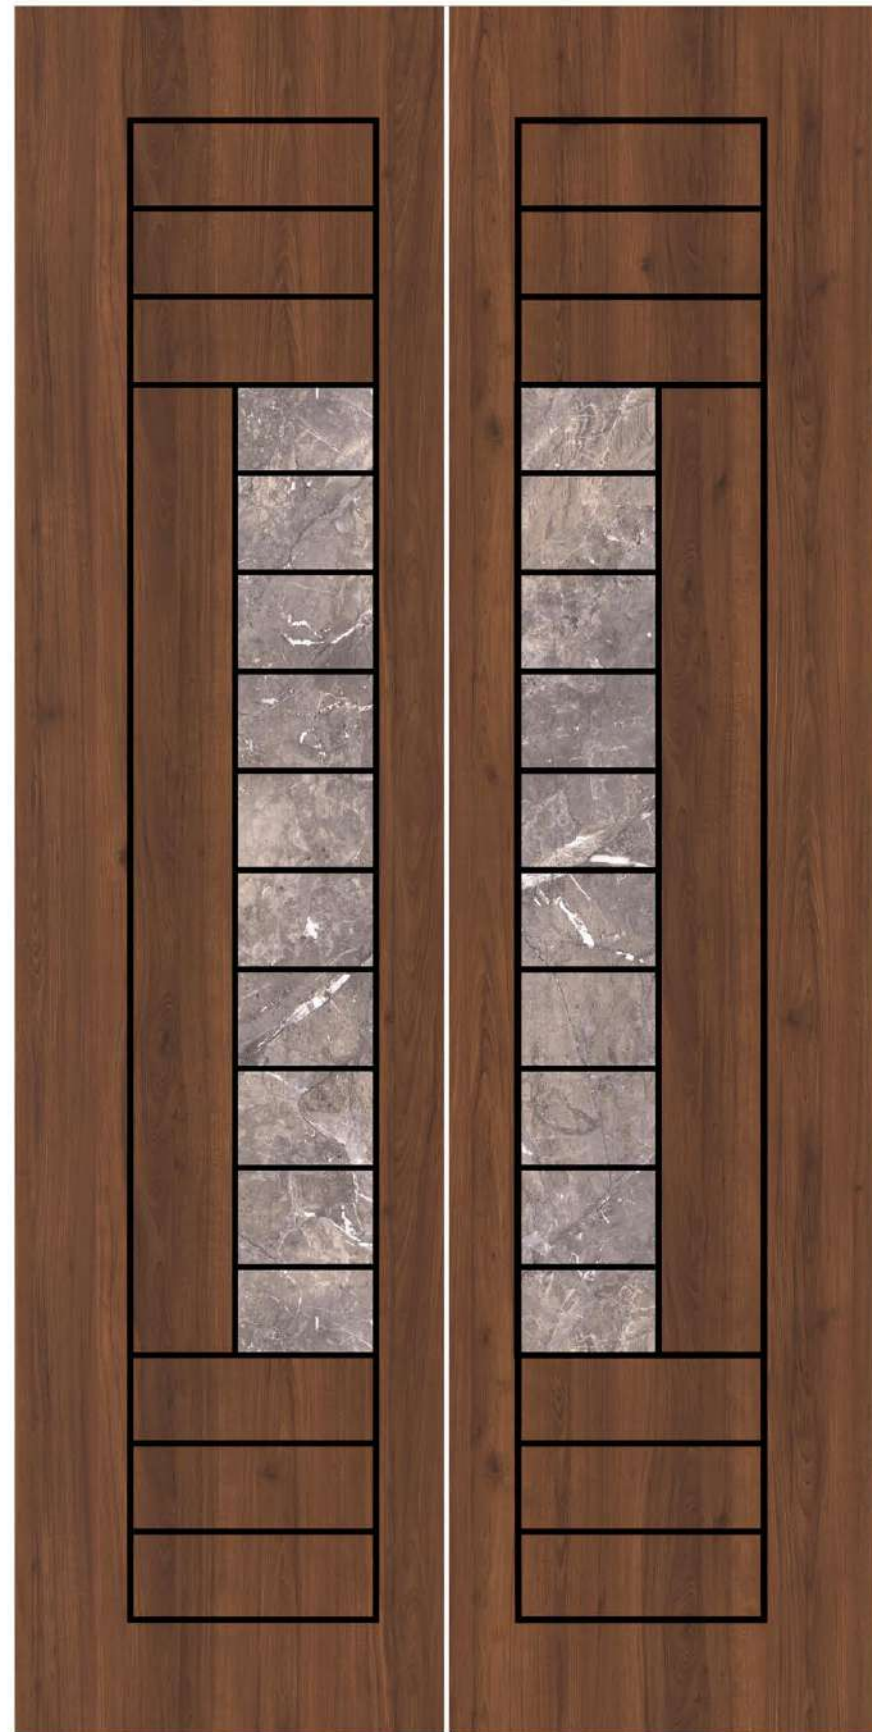

PREMIUM DIGITAL

DOUBLE DOOR