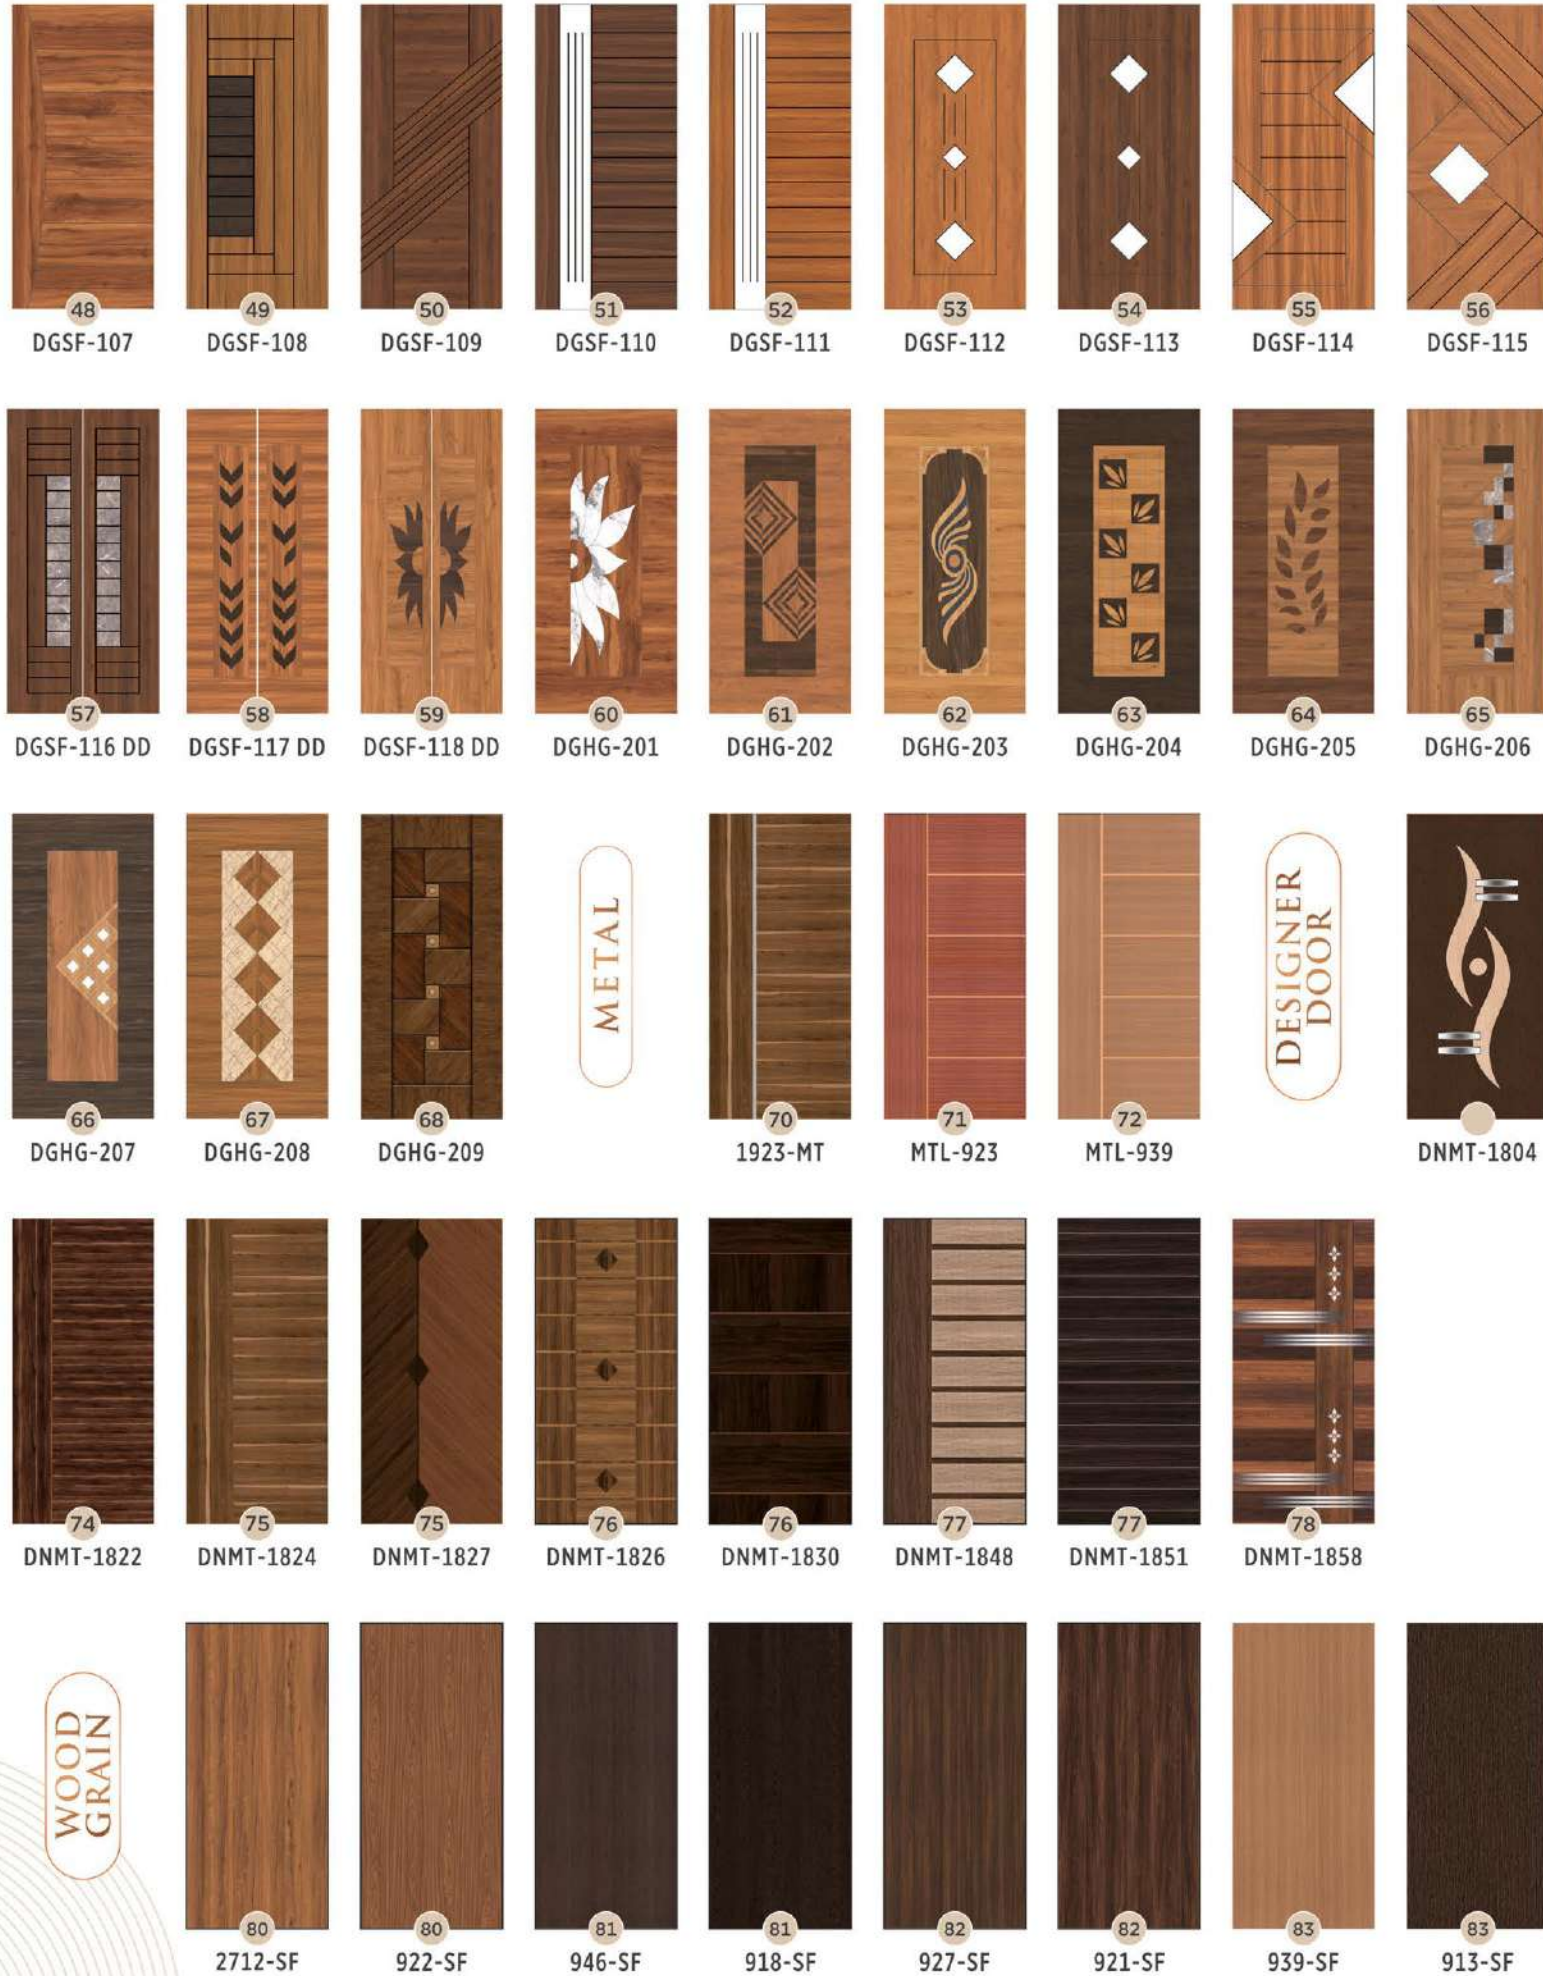

2712-SF

922-SF

EXCLUSIVE DOOR SKIN COLLECTION

WOOD GRAIN

SIZE
7 X 3.25 FT

946-SF

918-SF

CHARM EVERYBODY WITH FINESSE

EXCLUSIVE DOOR SKIN COLLECTION

INDEX

TEXTURE

VENEER

CUT & PASTE

PREMIUM
DIGITAL

INDEX

TECHNICAL SPECIFICATION