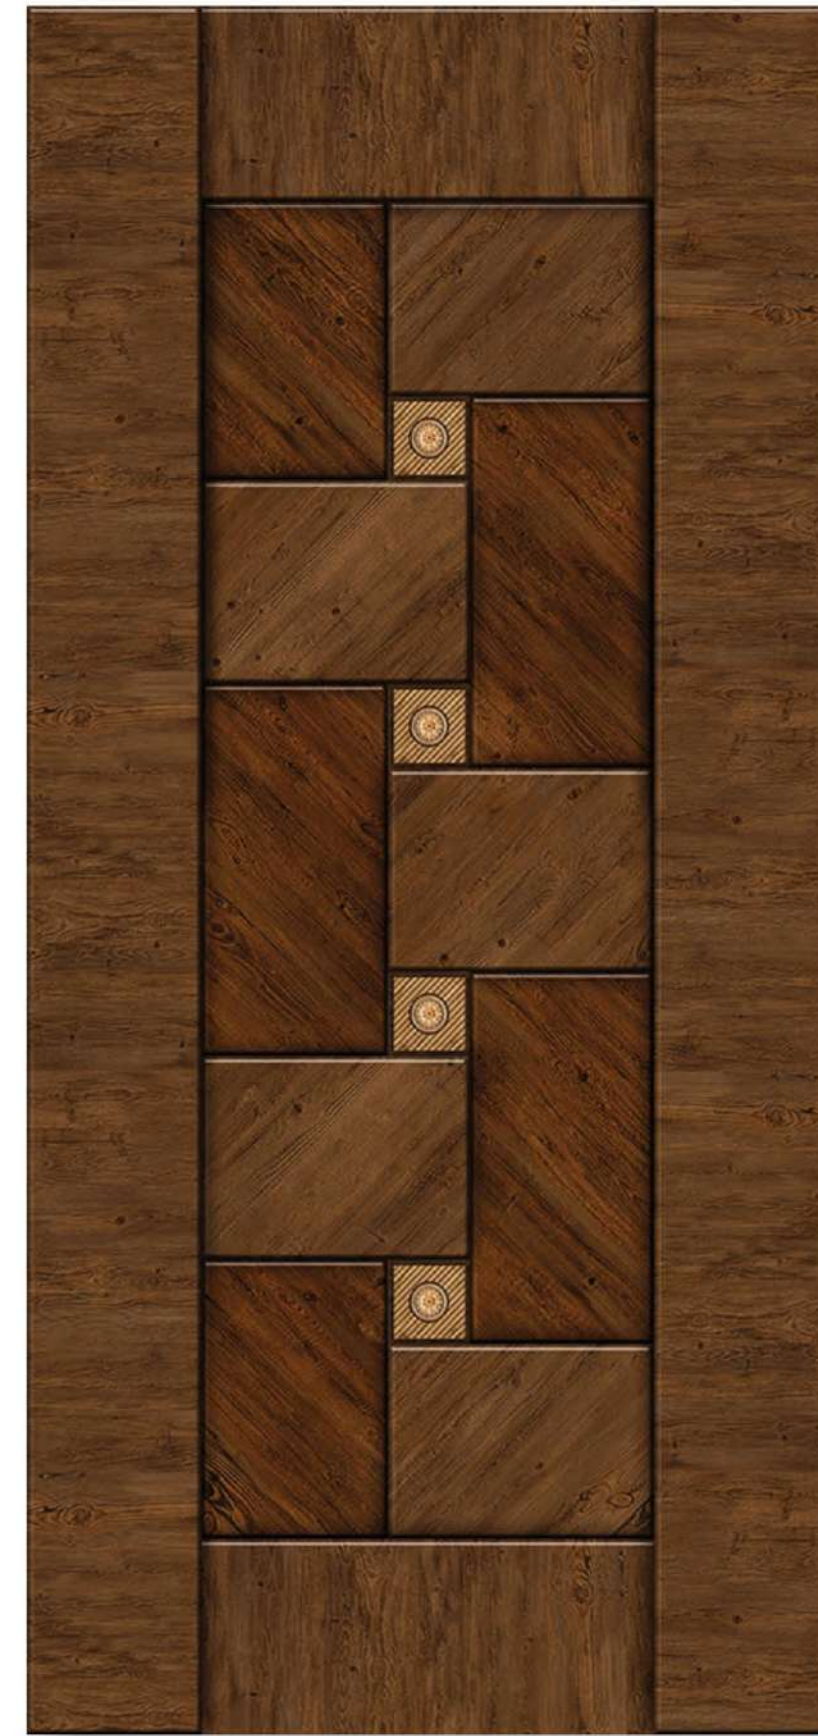

DGHG-206

DGHG-207

EXCLUSIVE DOOR SKIN COLLECTION

EXCLUSIVE DOOR SKIN COLLECTION

PREMIUM DIGITAL

SIZE 7 X 3.25 FT

DGHG-208

EXCLUSIVE DOOR SKIN COLLECTION

YOURS
DEVOTEDLY

The beauty of devotion for these doorskins is that you become their fan and you can't ignore your love for them.

100% PHENOLIC DOORSKIN

SIZE 7 X 3.25 FT

DGHG-209

EXCLUSIVE DOOR SKIN COLLECTION