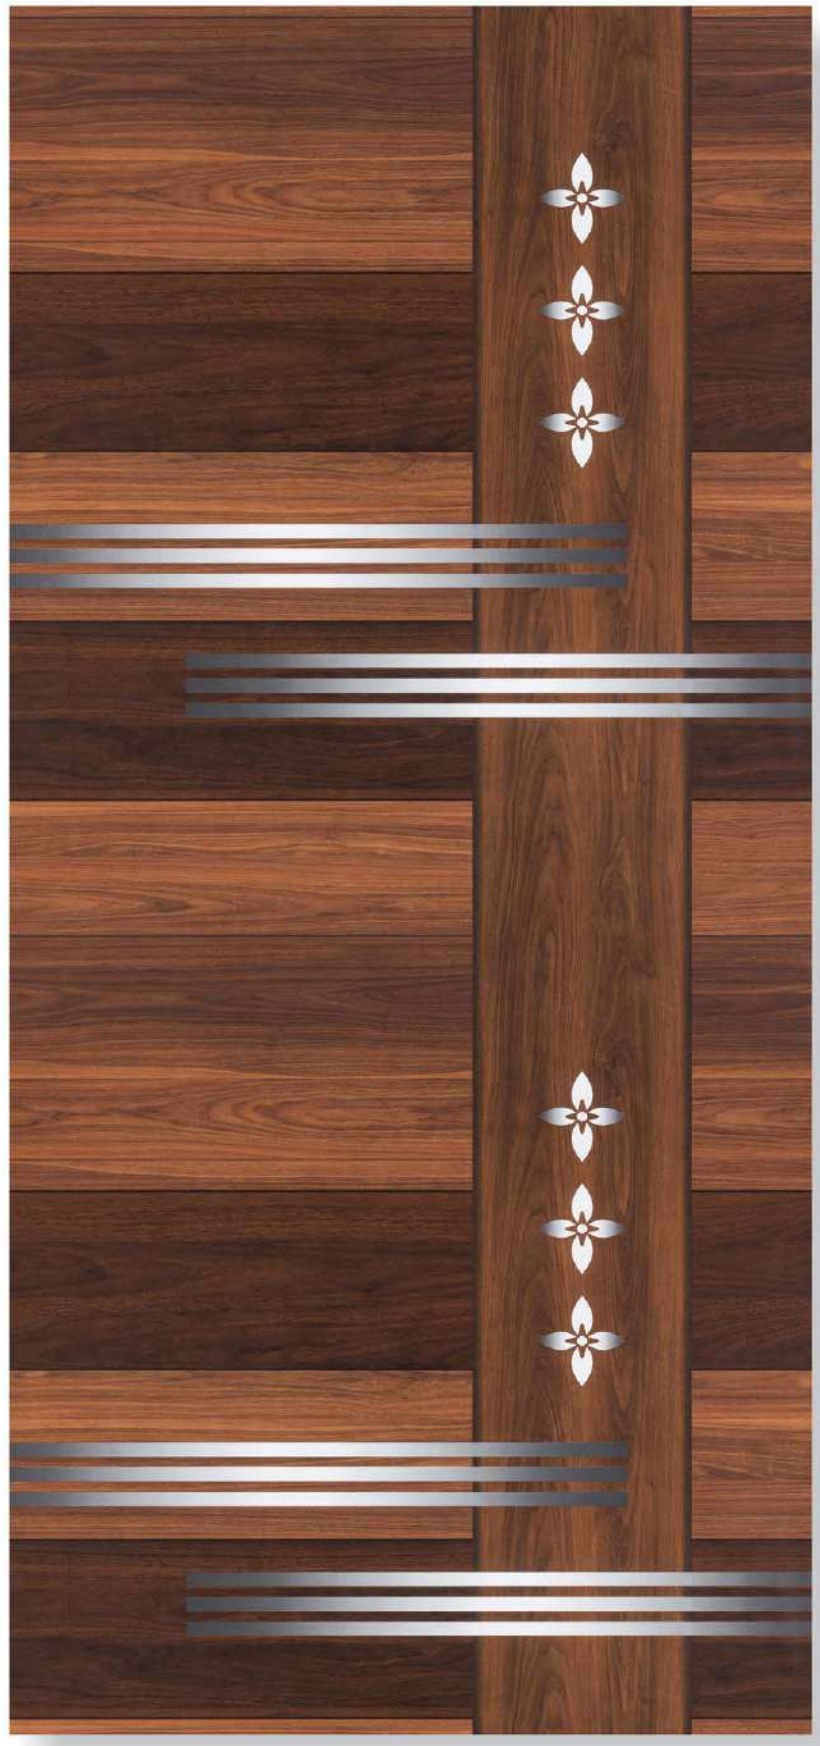

DNMT-1851

EXCLUSIVE DOOR SKIN COLLECTION

BRING ROYALTY

These designs give your home a royal look with any of these door skins.

SIZE 7 X 3.25 FT

DNMT-1858

EXCLUSIVE DOOR SKIN COLLECTION

WOOD GRAIN