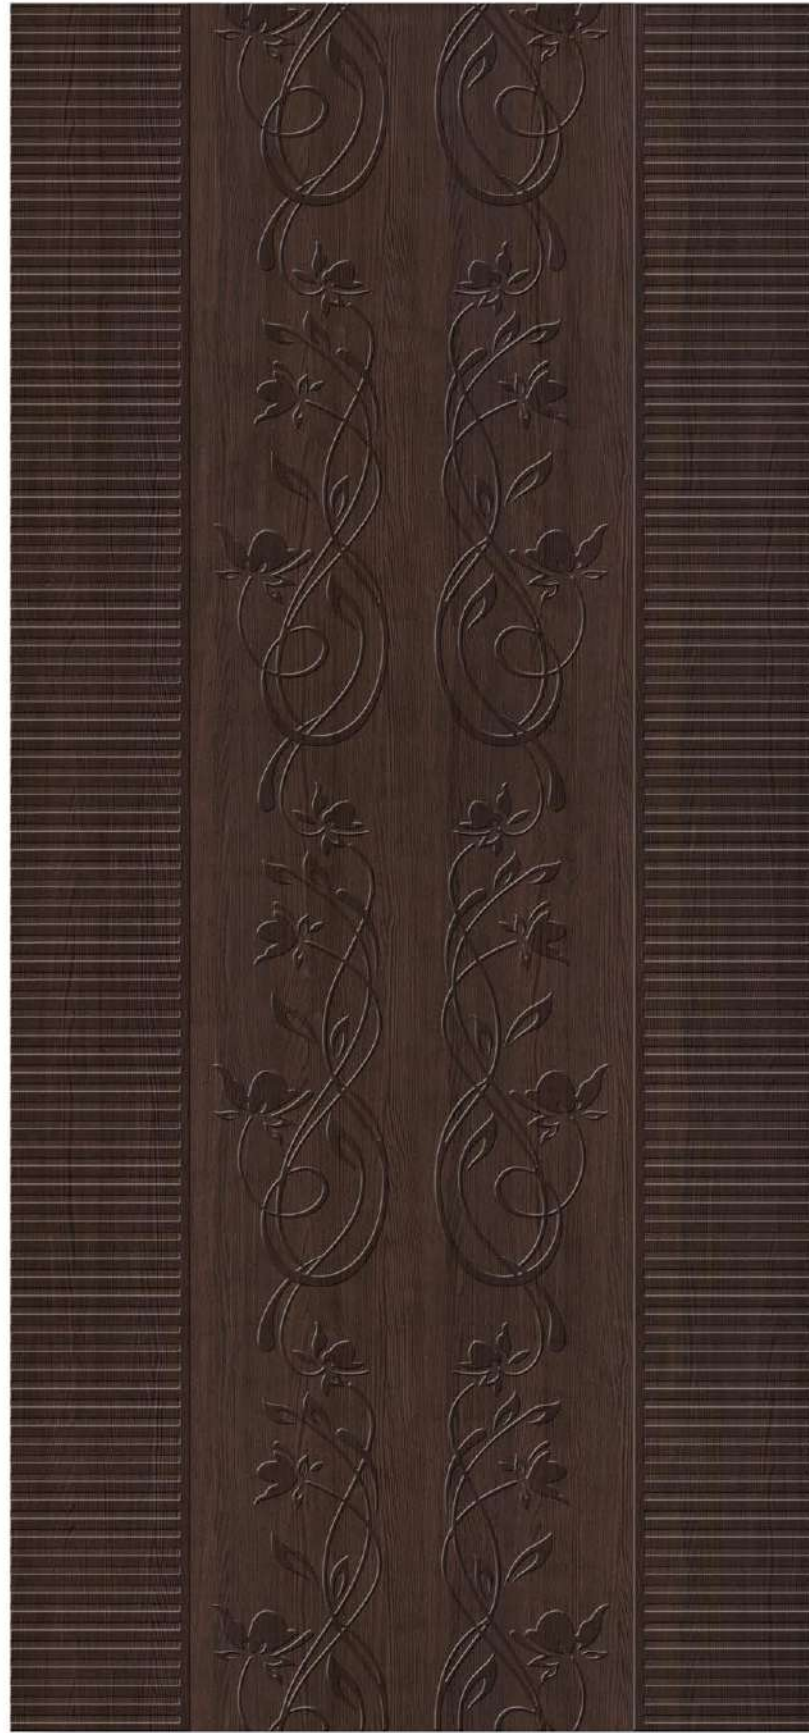

TX2-504

EXCLUSIVE DOOR SKIN COLLECTION

SIZE 7 X 3.25 FT