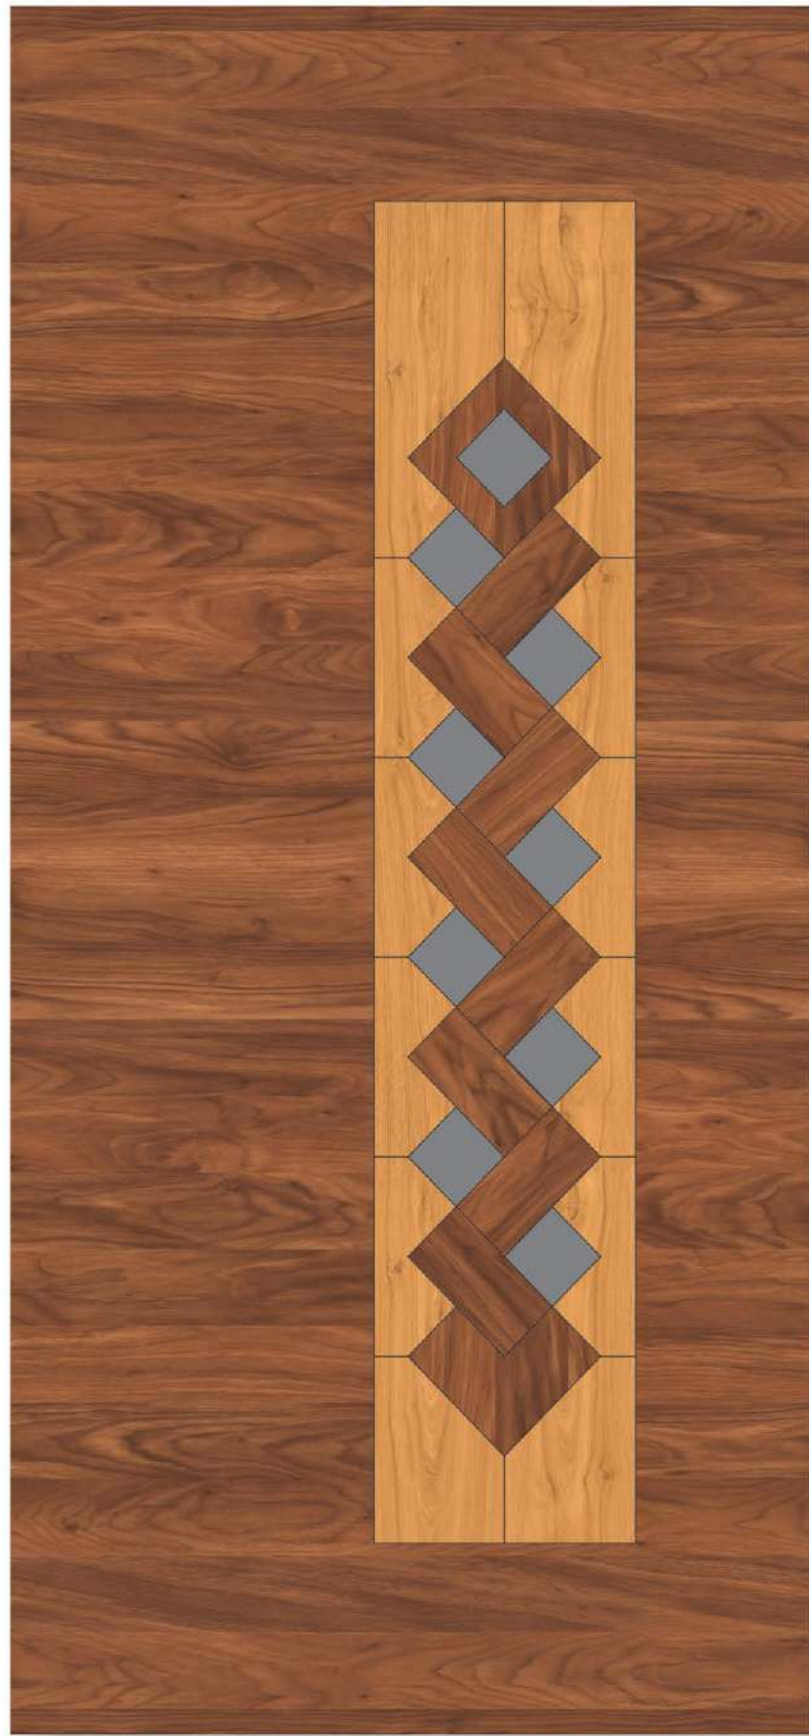

PREMIUM DIGITAL

SIZE 7 X 3.25 FT

DGSF-106

EXCLUSIVE DOOR SKIN COLLECTION

STAY FOREVER
CAPTIVATED

Once it
catches your
attention,
it never lets
you go off.

100% PHENOLIC
DOORSKIN

AXOR®
DOOR LAMINATES