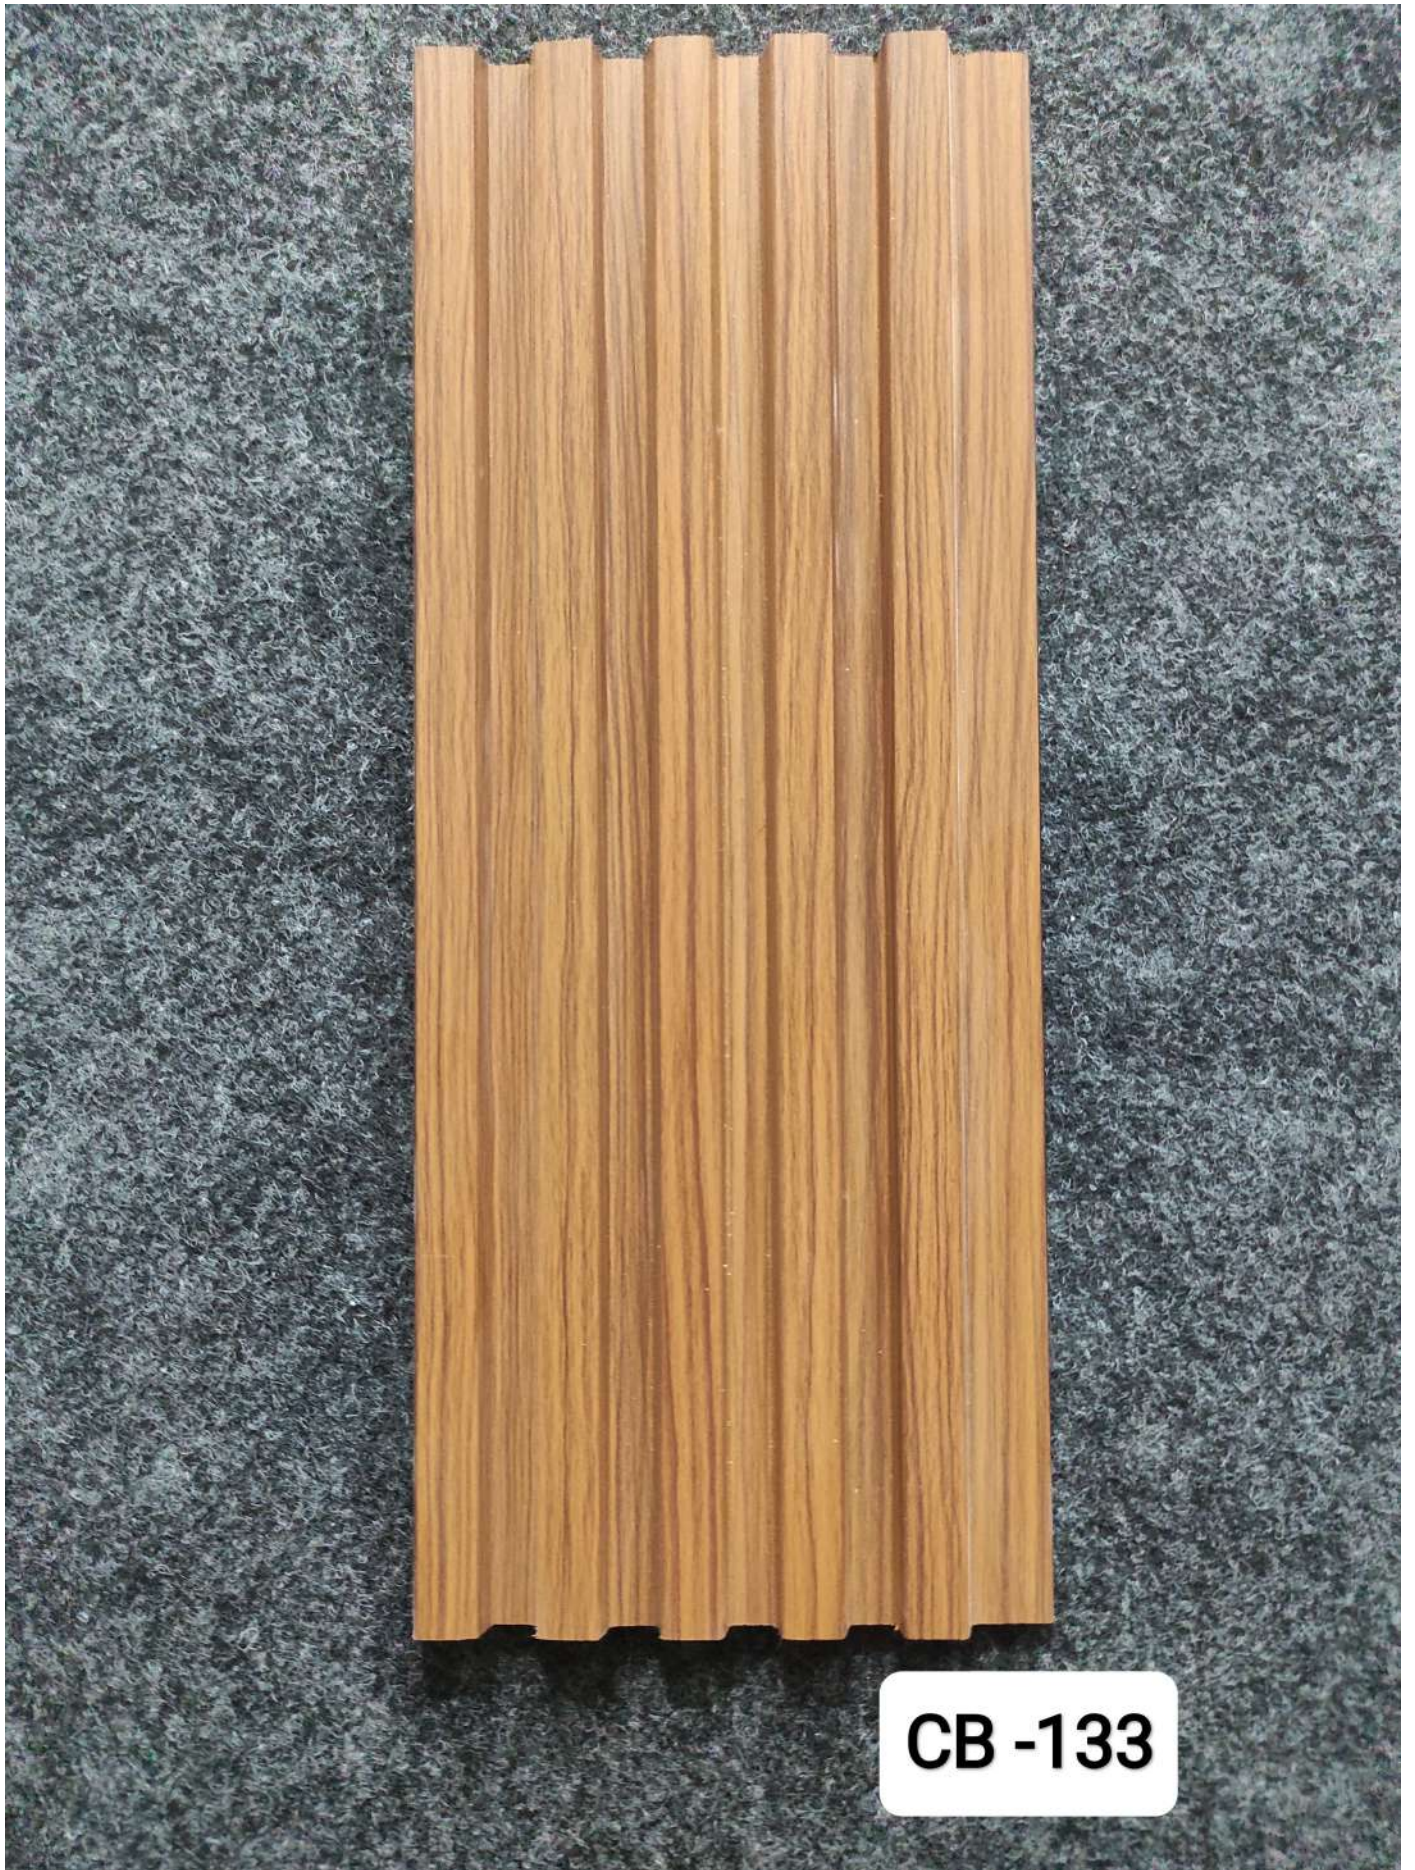

CB -131

CB - 113

CB - 114

CB - 115

CB - 116

CB - 117

CB - 118

CB - 119

CB - 127

CB - 132

CB -133

CB - 121

CB - 134

CB - 135

CB -137

CB - 138

-  SUPERIOR & FRESH GRADE PINE
-  SEAMLESS PATTERNS
-  THICKNESS 10 TO 12 MM
-  100% WATER PROOF
-  100% BURN PROOF
-  100% MULLET PROOF

DIRECT APPLICATION ON WALL & CEILING
(NO NEED OF PLYWOOD)
SIZE : 5.2 FEET X 5 INCHES