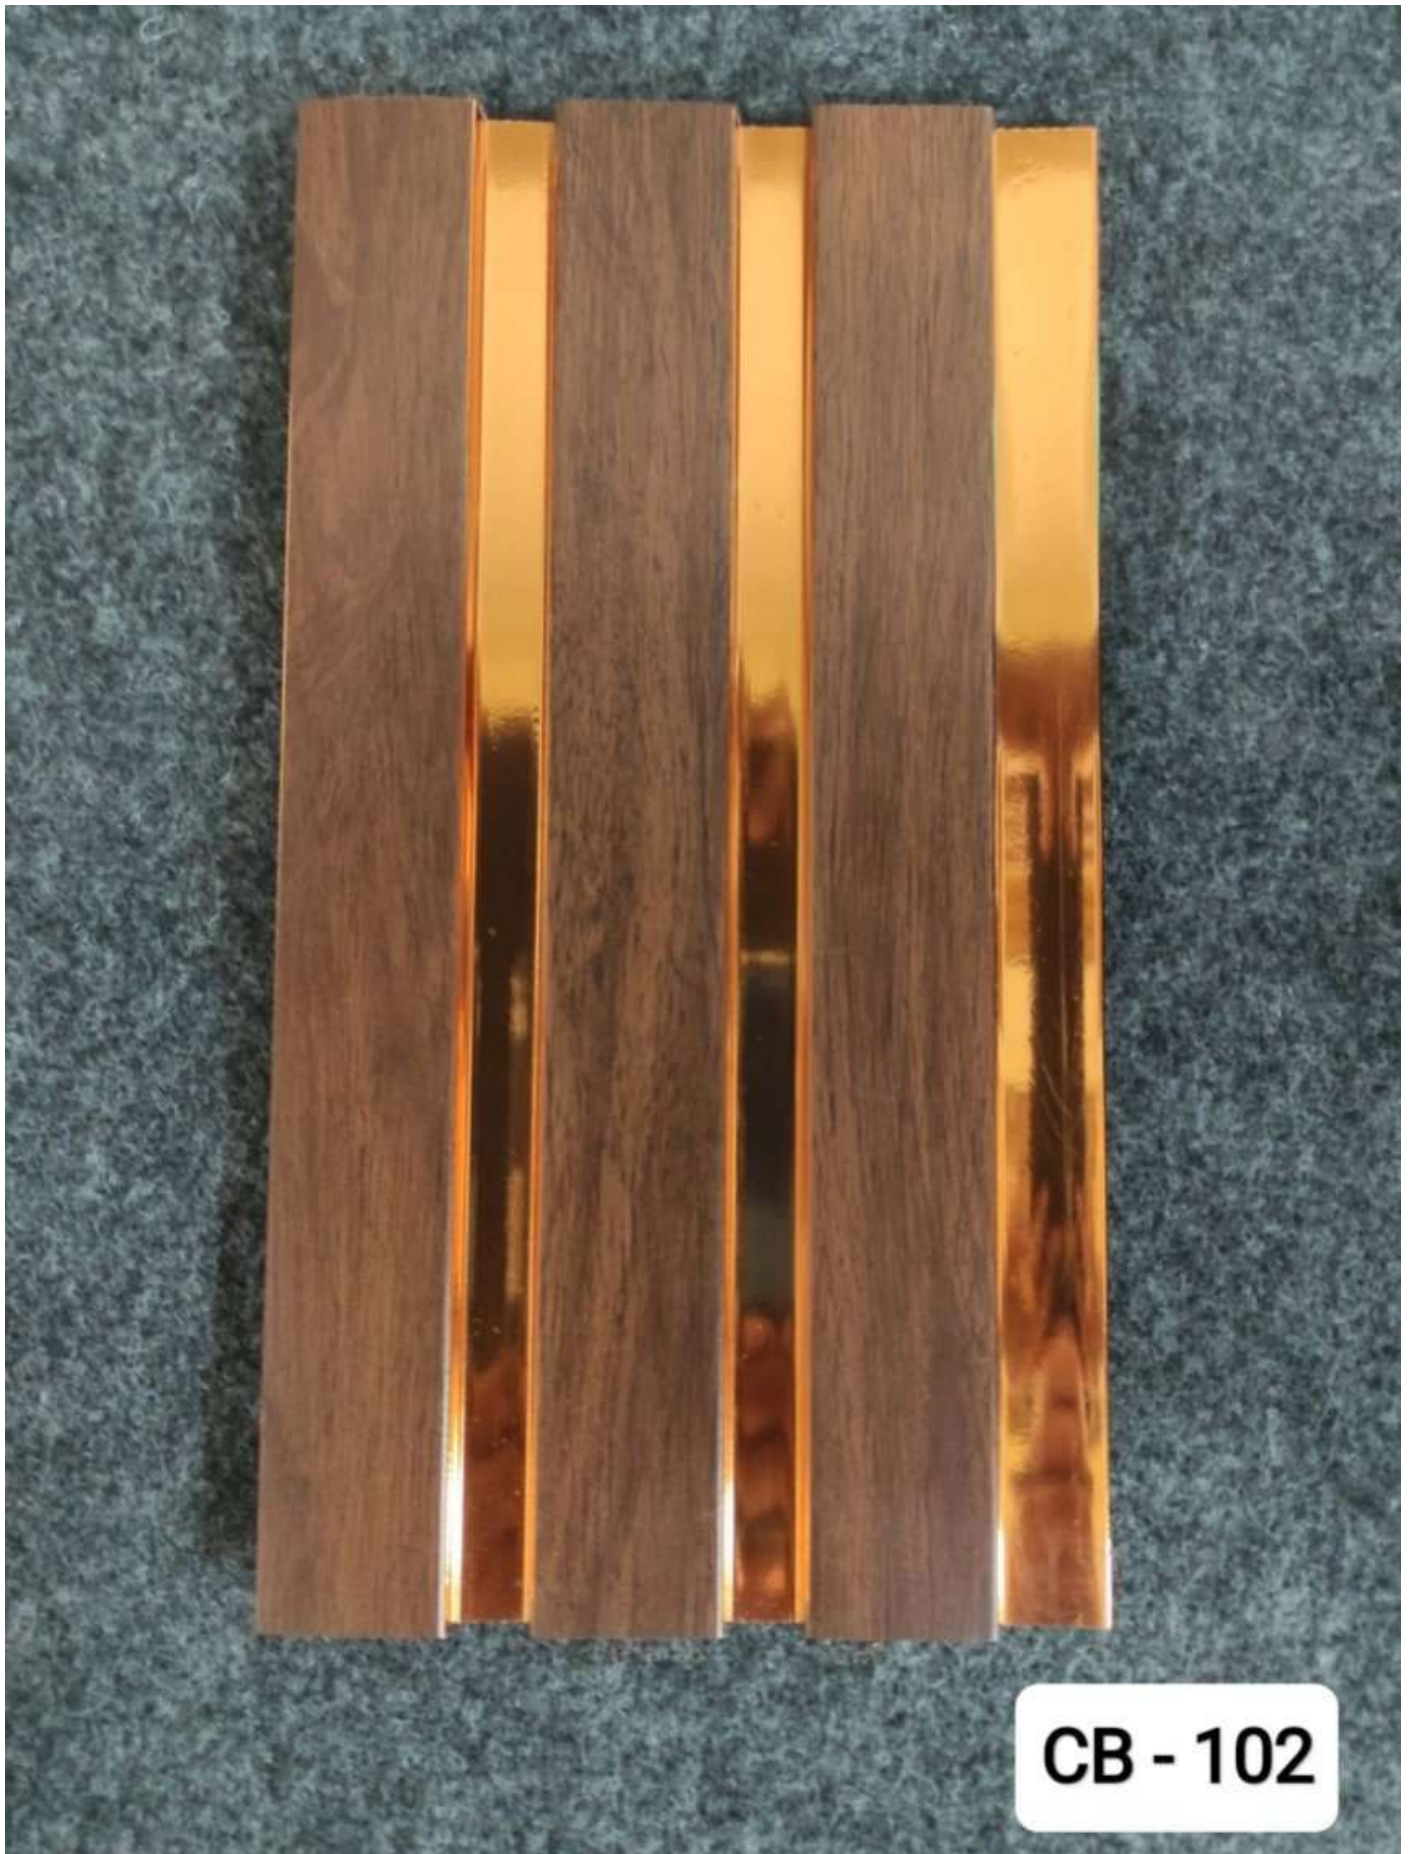

**COLOR
BOX**®

Choice of Your Interiors

WOODEN LOUVERS

SEAMLESS DESIGNER PLANKS

VOLUME-4

CB -101

CB - 102

CB -103

CB - 104

CB - 105

CB - 128

CB - 107

CB - 108

CB - 109

CB - 110

CB - 111

-  SUPERIOR & FRESH GRADE PINE
-  SEAMLESS PATTERNS
-  THICKNESS 10 TO 12 MM
-  100% WATER PROOF
-  100% BURN PROOF
-  100% MULLET PROOF

DIRECT APPLICATION ON WALL & CEILING
(NO NEED OF PLYWOOD)
SIZE : 5.2 FEET X 5 INCHES