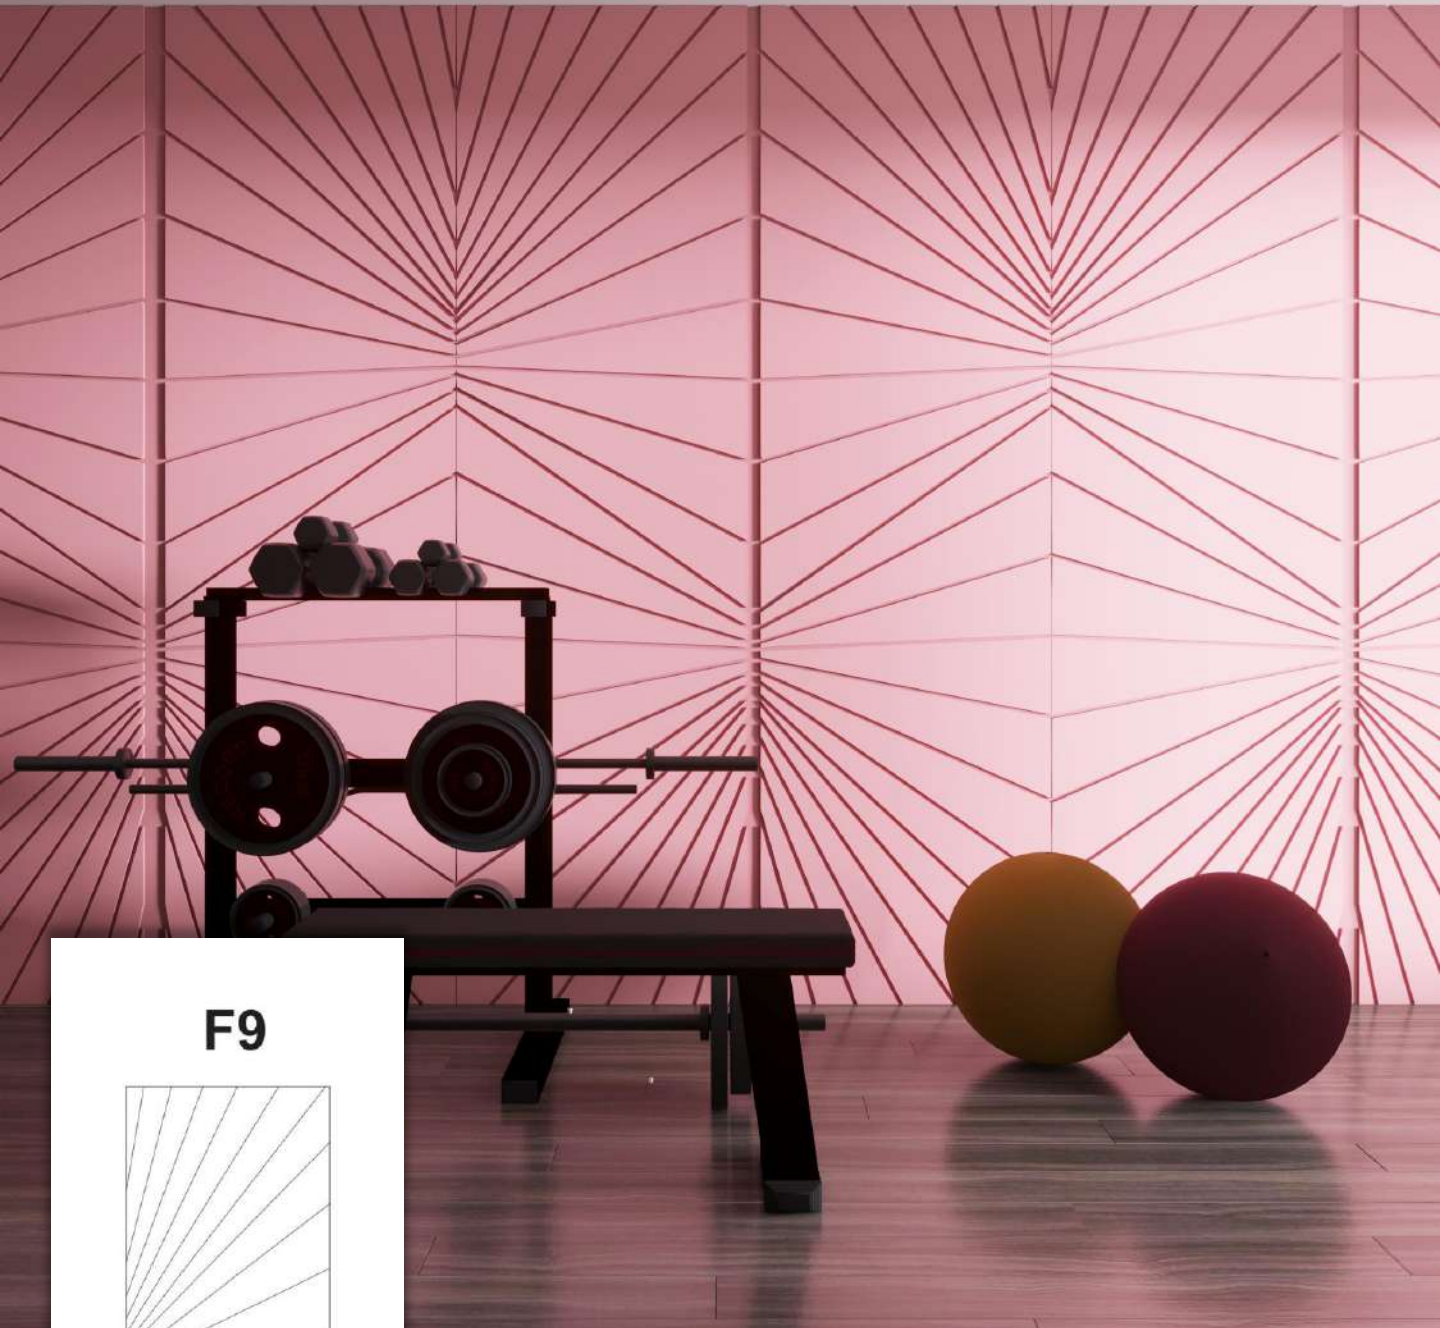

*Celebrating the excellence in
Interior Designing.*

KOREO

F7

Available in 2400X600mm | Thickness 6mm

*Living in style ..
Celebrating the excellence in
Interior Designing.*

KOREO

F8

Available in 2400X600mm | Thickness 6mm

*Living in style ..
Celebrating the excellence in
Interior Designing.*

KOREO

F9

Available in 2400X600mm | Thickness 6mm

*Living in style ..
Celebrating the excellence in
Interior Designing.*

KOREO

F10

Available in 2400X600mm | Thickness 6mm