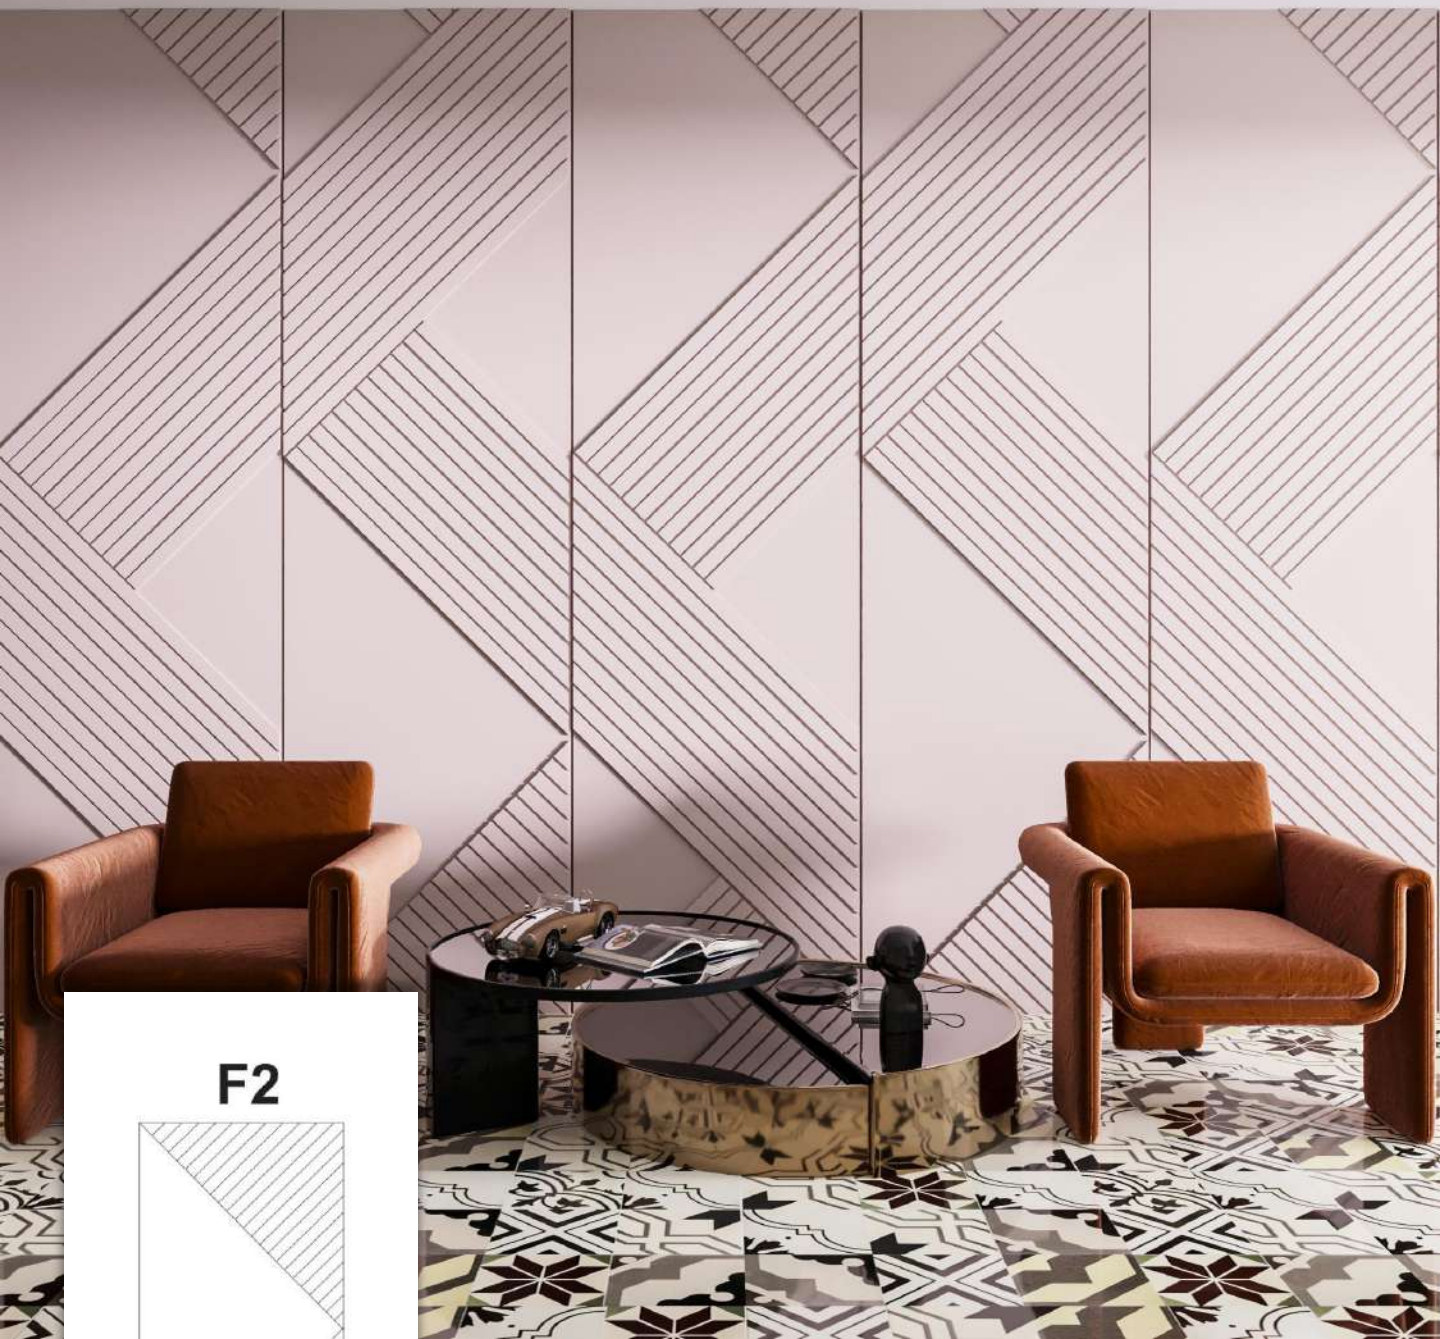

F2

Available in 2400X600mm | Thickness 6mm

Living in style ..

*Celebrating the excellence in
Interior Designing.*

KOREO