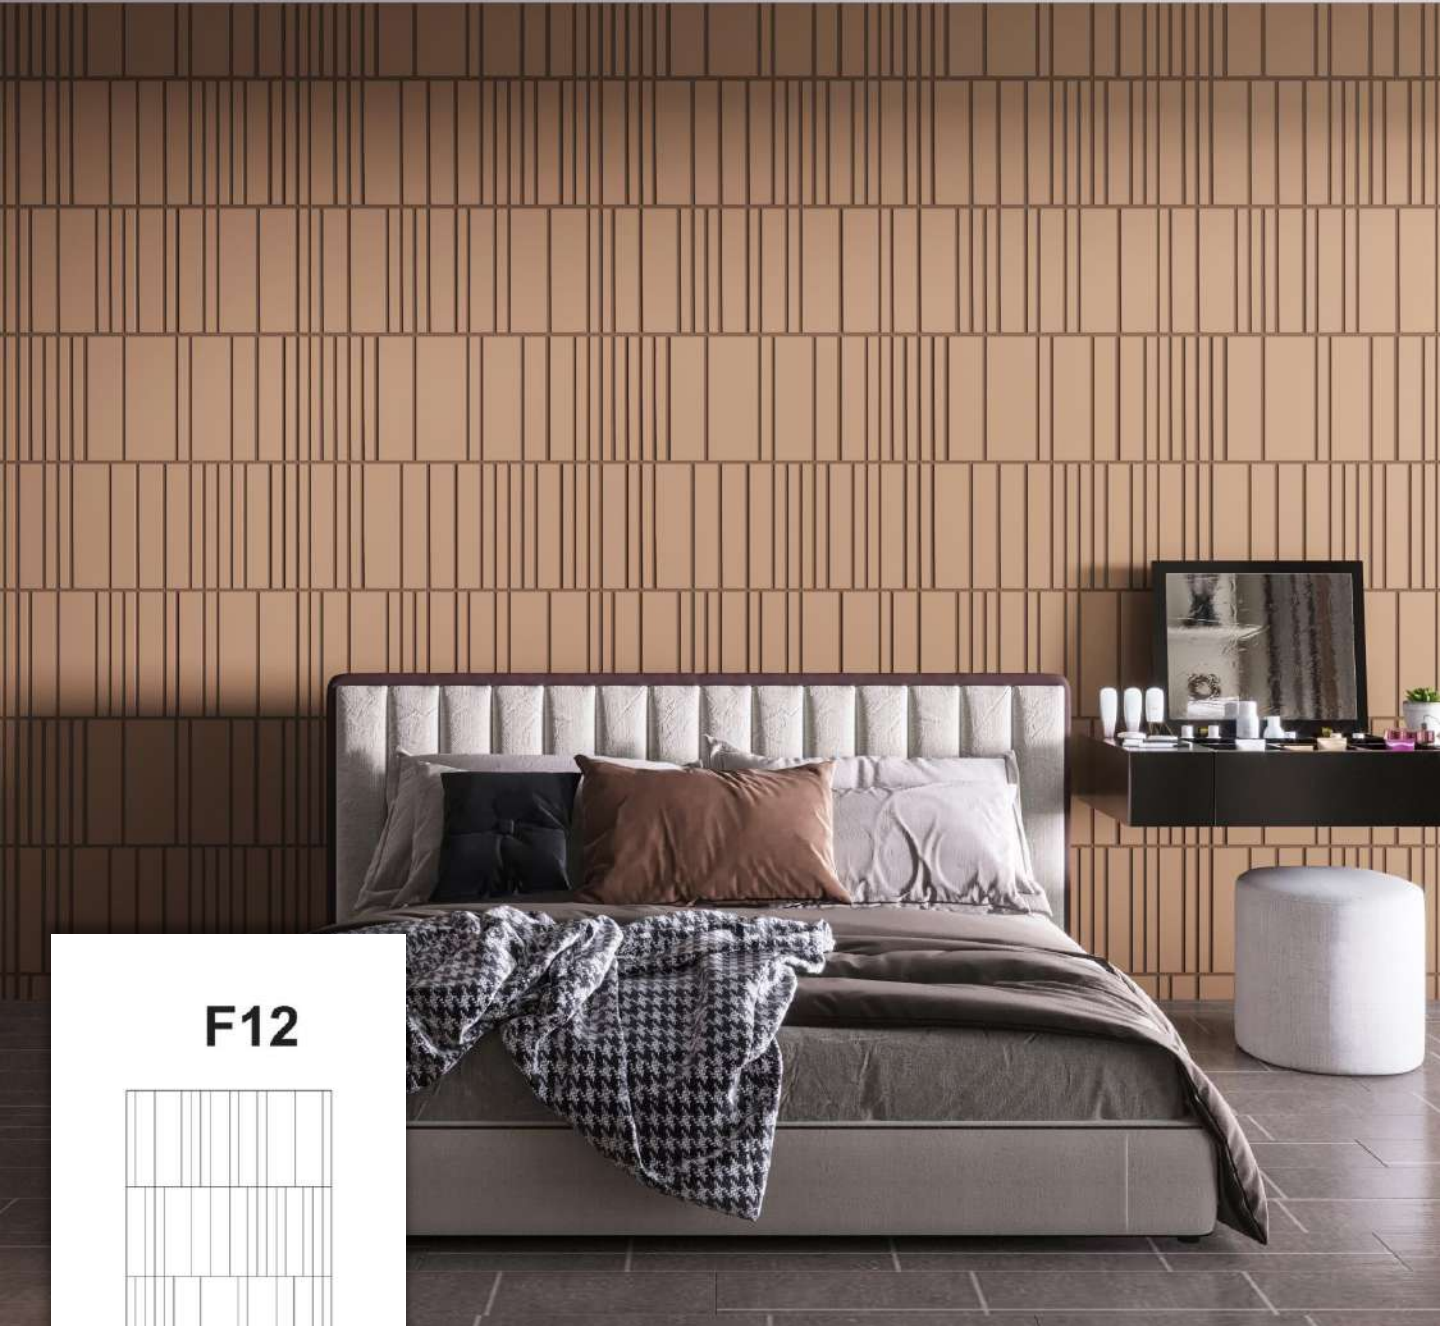

*Living in style ..
Celebrating the excellence in
Interior Designing.*

KOREO

F11

Available in 2400X600mm | Thickness 6mm

Living in style ..

*Celebrating the excellence in
Interior Designing.*

KOREO

F12

Available in 2400X600mm | Thickness 6mm

Living in style ..

Celebrating the excellence in

Interior Designing.

KOREO

F13

Available in 2400X600mm | Thickness 6mm

*Living in style ..
Celebrating the excellence in
Interior Designing.*