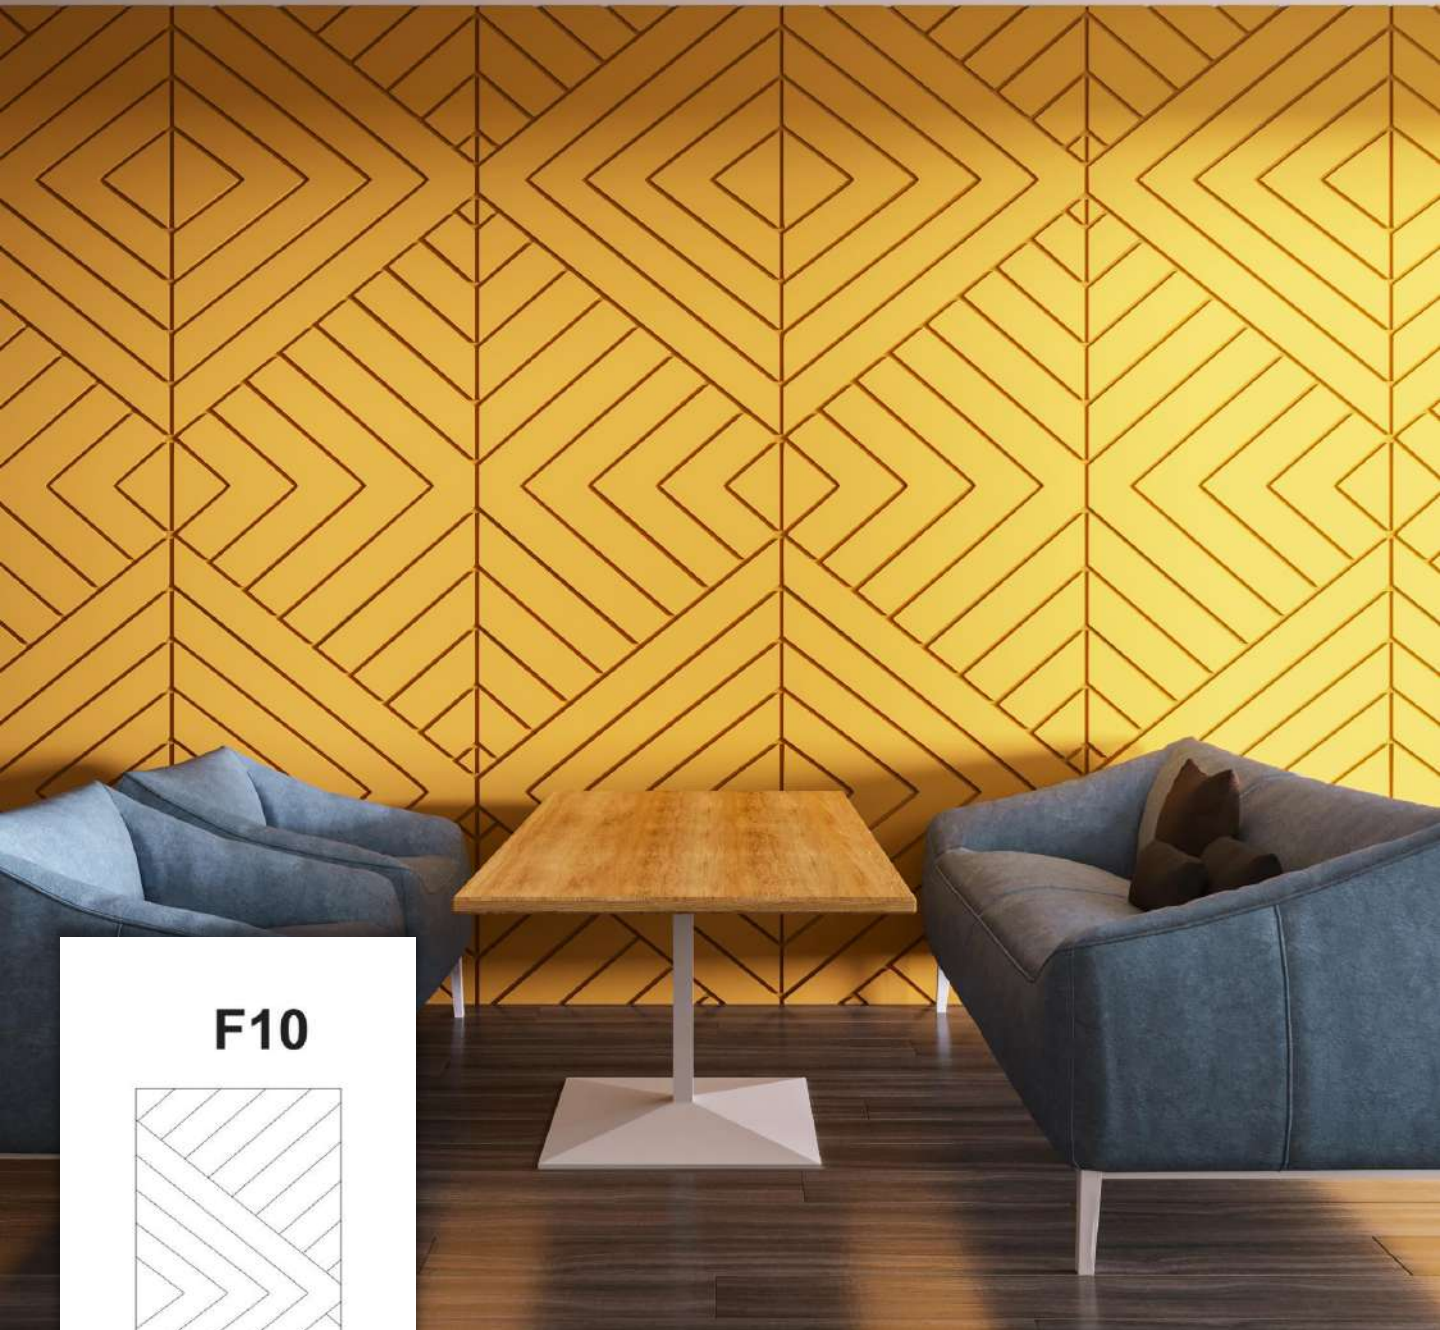

*Living in style ..
Celebrating the excellence in
Interior Designing.*

KOREO

F9

Available in 2400X600mm | Thickness 6mm

*Living in style ..
Celebrating the excellence in
Interior Designing.*

KOREO

F10

Available in 2400X600mm | Thickness 6mm

*Living in style ..
Celebrating the excellence in
Interior Designing.*

KOREO

F11

Available in 2400X600mm | Thickness 6mm

Living in style ..

*Celebrating the excellence in
Interior Designing.*

KOREO

F12