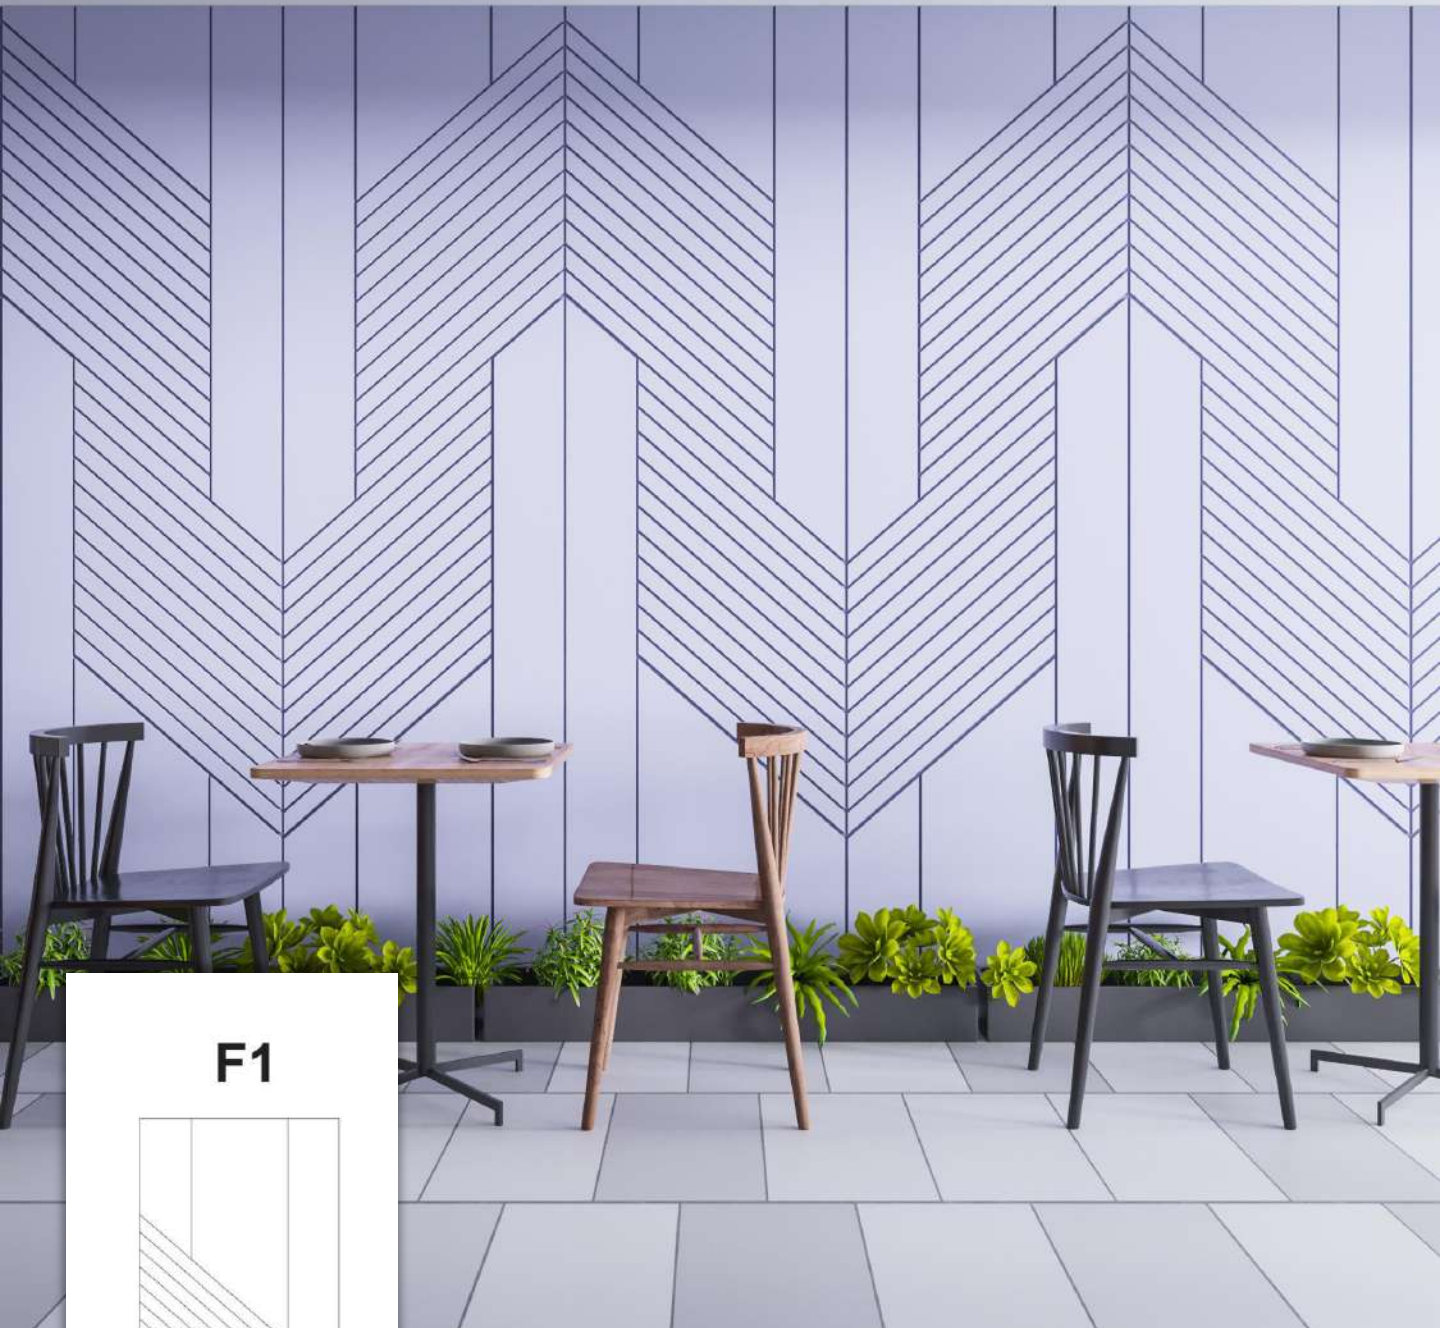

**COLOR
BOX**

Choice of Your Interiors

KOREO

See it to Believe ..

Extra-ordinary Panels for stunning ambience.

Available in 2400X600mm | Thickness 6mm

F1

Available in 2400X600mm | Thickness 6mm

*Living in style ..
Celebrating the excellence in
Interior Designing.*

KOREO

F2

Available in 2400X600mm | Thickness 6mm

Living in style ..

*Celebrating the excellence in
Interior Designing.*

KOREO

F3