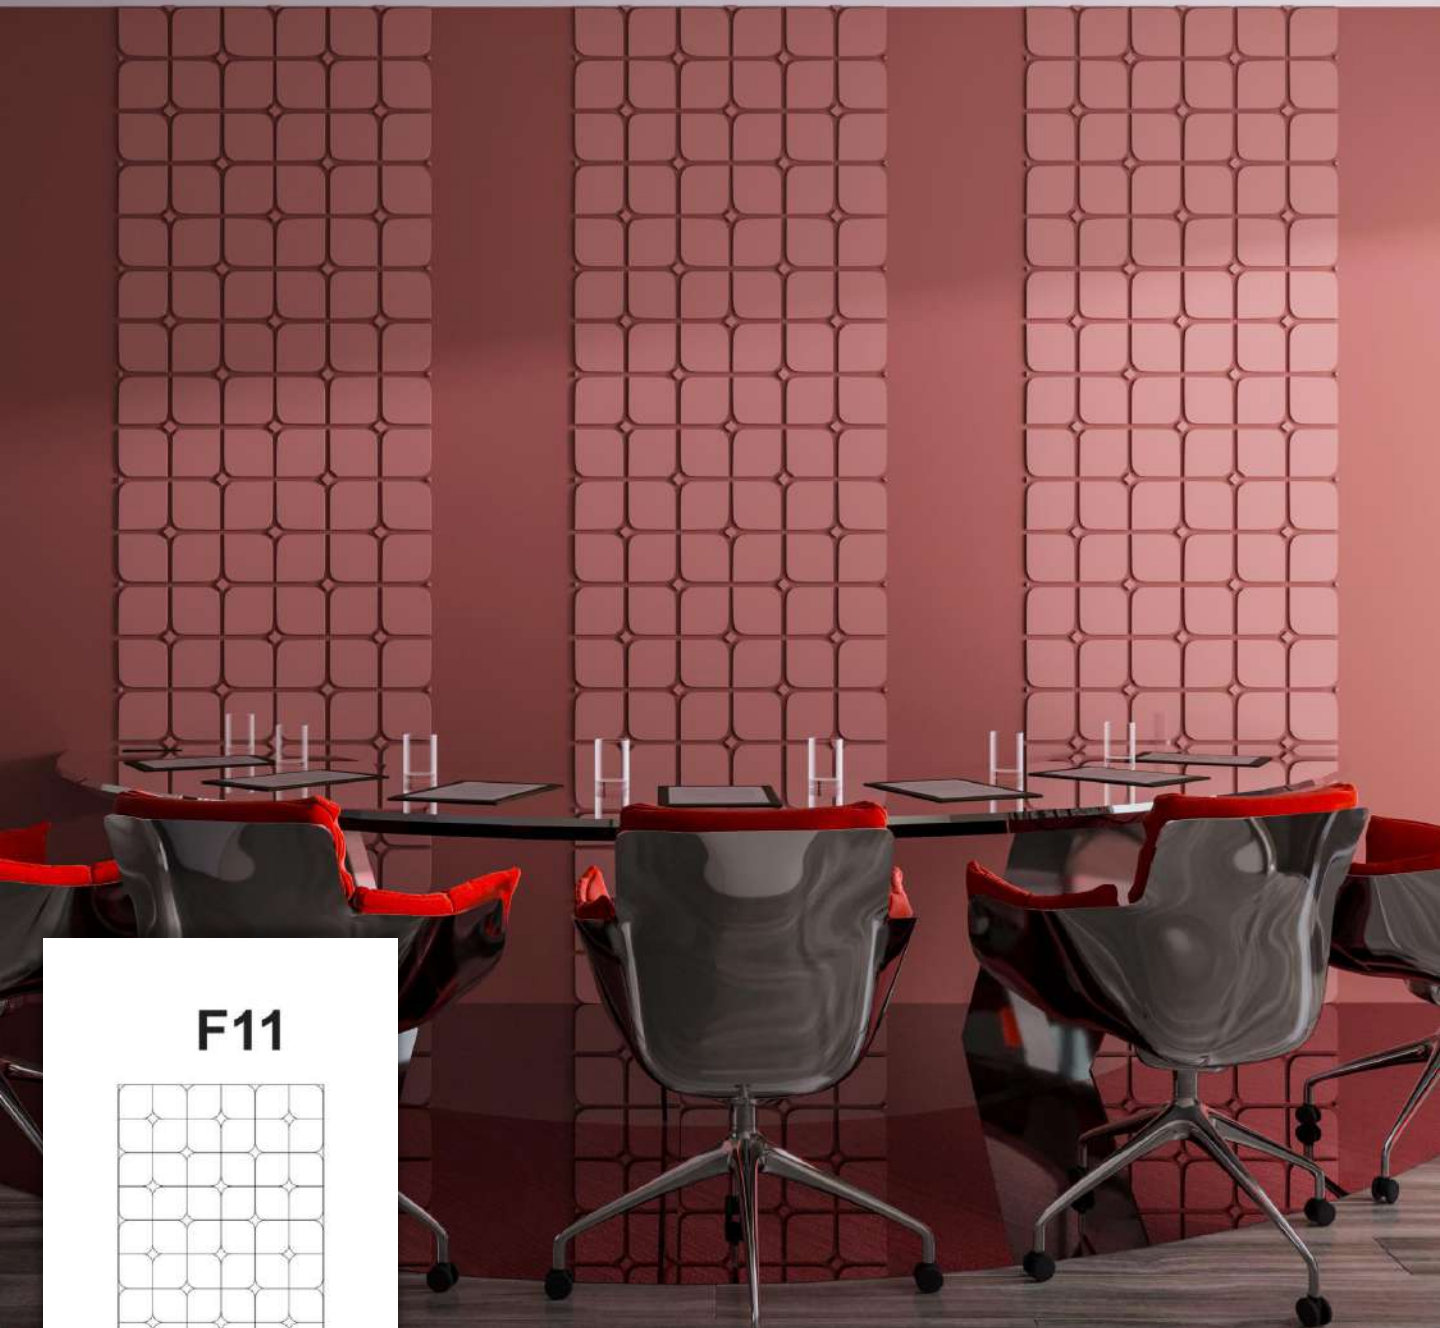

*Living in style ..
Celebrating the excellence in
Interior Designing.*

KOREO

F9

Available in 2400X600mm | Thickness 6mm

*Living in style ..
Celebrating the excellence in
Interior Designing.*

KOREO

F10

Available in 2400X600mm | Thickness 6mm

*Living in style ..
Celebrating the excellence in
Interior Designing.*

KOREO

F11

Available in 2400X600mm | Thickness 6mm

Living in style ..

*Celebrating the excellence in
Interior Designing.*

KOREO

F12