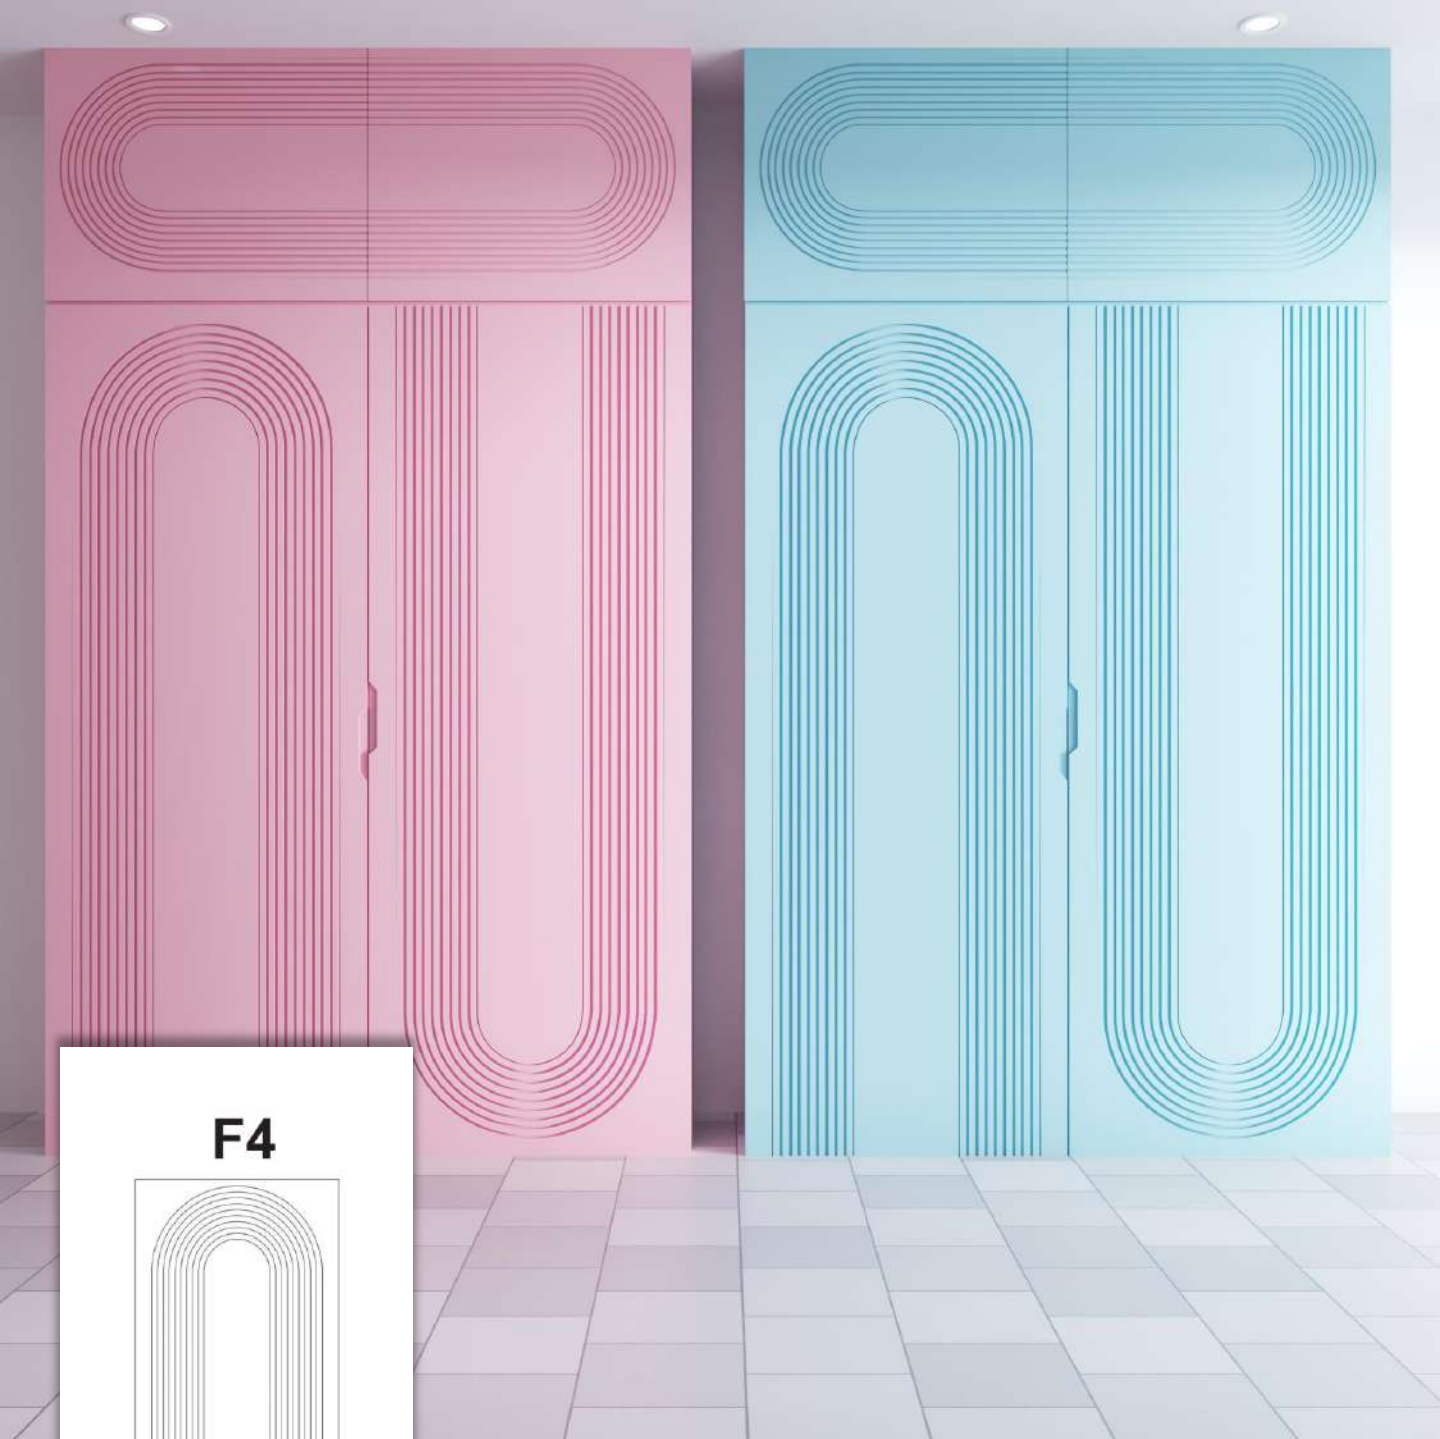

**COLOR
BOX**

Choice of Your Interiors

KOREO

See it to Believe ..

Extra-ordinary Panels for stunning ambience.

Available in 2400X600mm | Thickness 6mm

F1

Available in 2400X600mm | Thickness 6mm

*Living in style ..
Celebrating the excellence in
Interior Designing.*

KOREO

F2

Available in 2400X600mm | Thickness 6mm

Living in style ..

*Celebrating the excellence in
Interior Designing.*

KOREO

F3

Available in 2400X600mm | Thickness 6mm

*Living in style ..
Celebrating the excellence in
Interior Designing.*

KOREO

F4

Available in 2400X600mm | Thickness 6mm

Living in style ..

*Celebrating the excellence in
Interior Designing.*

KOREO

F5

Available in 2400X600mm | Thickness 6mm

*Living in style ..
Celebrating the excellence in
Interior Designing.*

KOREO

F6

Available in 2400X600mm | Thickness 6mm

Living in style ..