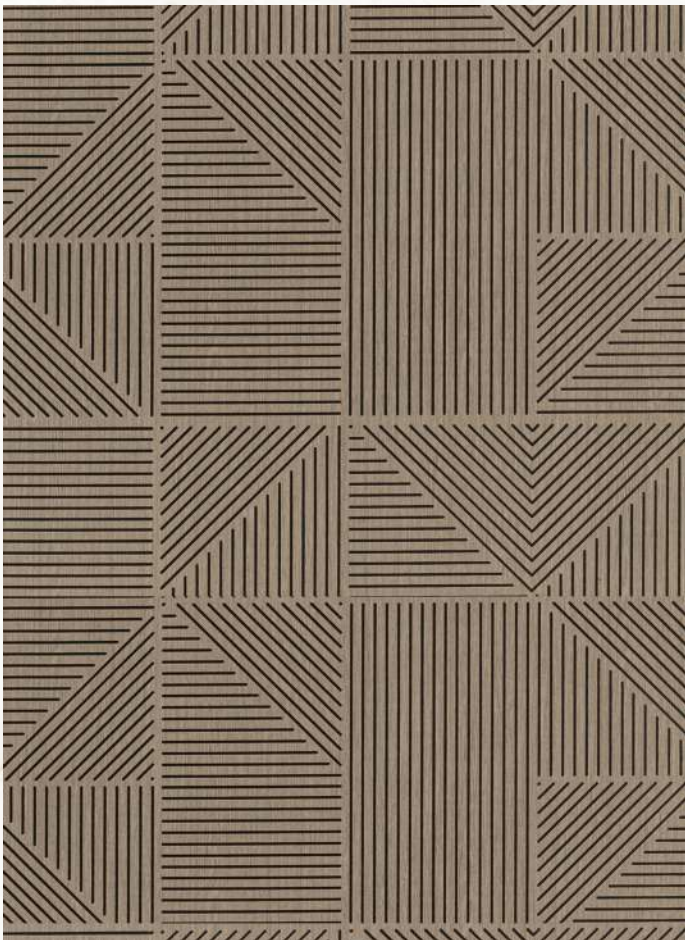

GL-8775 (P)
Size :- 8 ft x 4 ft

FIRST TIME IN INDIA

FEATURES

TERMITE RESISTANT

PS BORER RESISTANT

WATER RESISTANT

QUICK INSTALLATION

SEAMLESS PANEL

PERFECT OVERLAPPING

LESS WASTAGE

· WATCH OUT FOR GLOIRIO MARK ON EACH SAMPLE TO AVOID DUPLICATION
· TO AVOID BATCH VARIATIONS USE SAME BATCH MATERIAL

MADE IN

KOREA