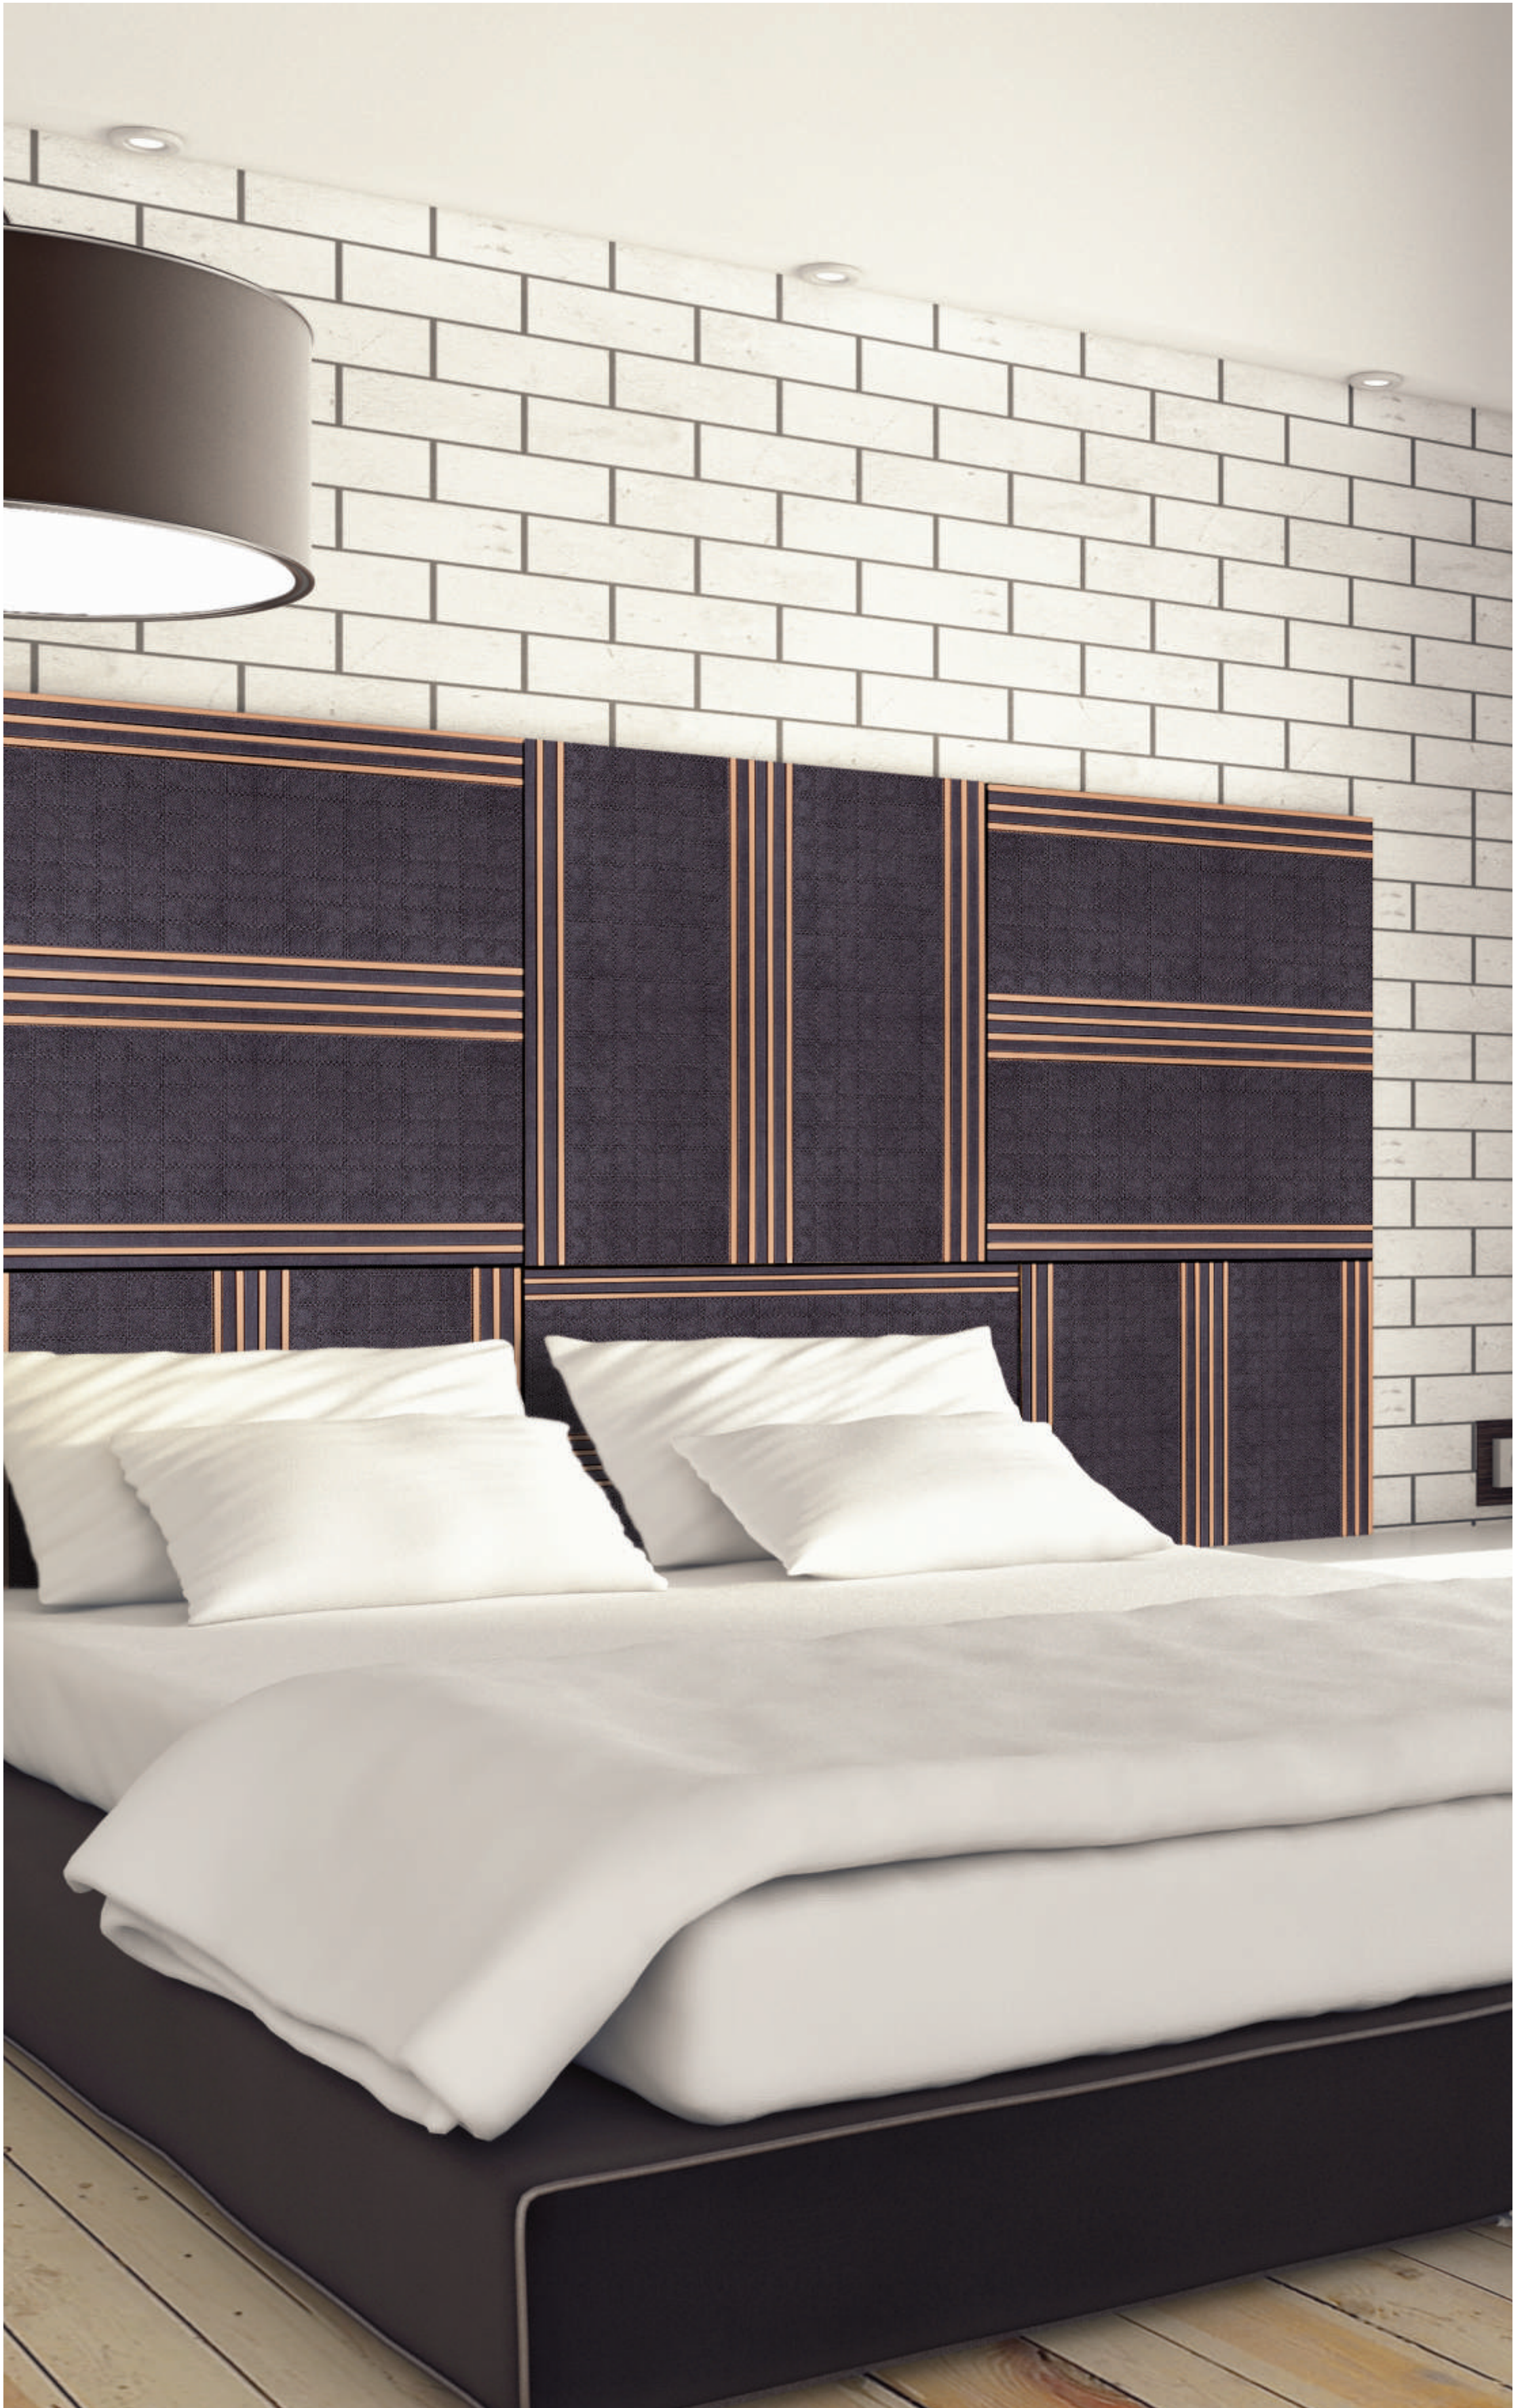

MRL - 2031

The excellence of these textures is visible with its design edge and its versatile form and function.

CharCoal
LOUVERS
1 FEET

MRL - 2032

The excellence of these textures is visible with its design edge and its versatile form and function.