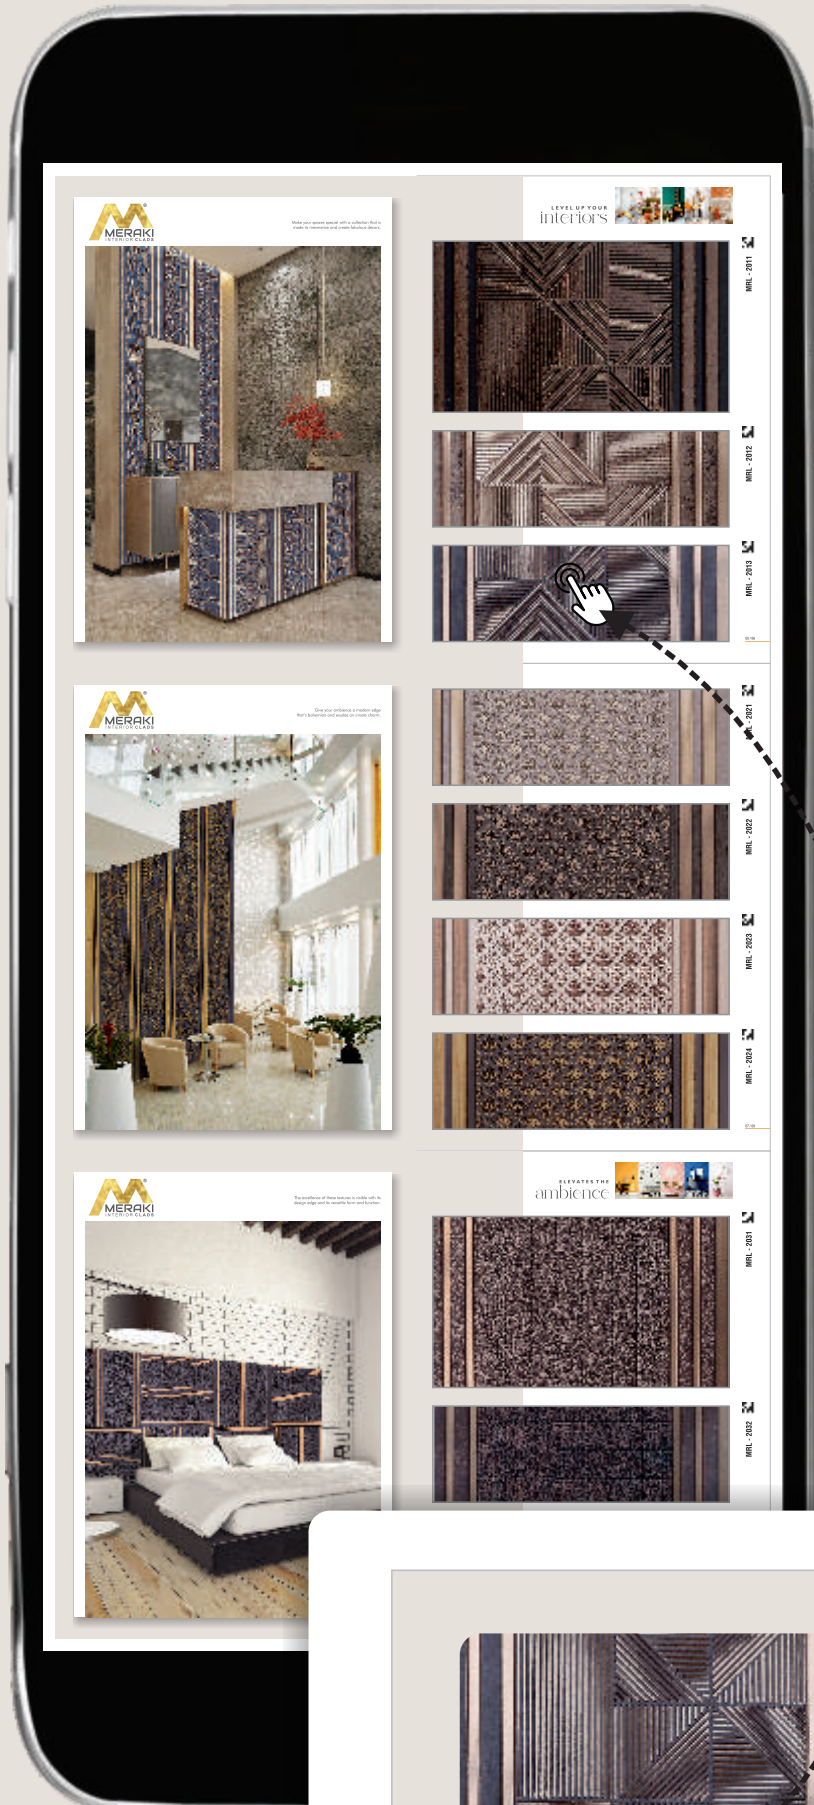

- Open downloaded e-PDF on any device.
- Browse through our entire collection right on your fingertips.
- Like a product on design? Click anywhere on the product to open its dedicated webpage.
- Here you will find the following details about the Product you chose:
 - Full Sheet View
 - Application Preview
 - Available Textures
 - Technical Details
- You can find the same information about all the products in the PDF by clicking on them.