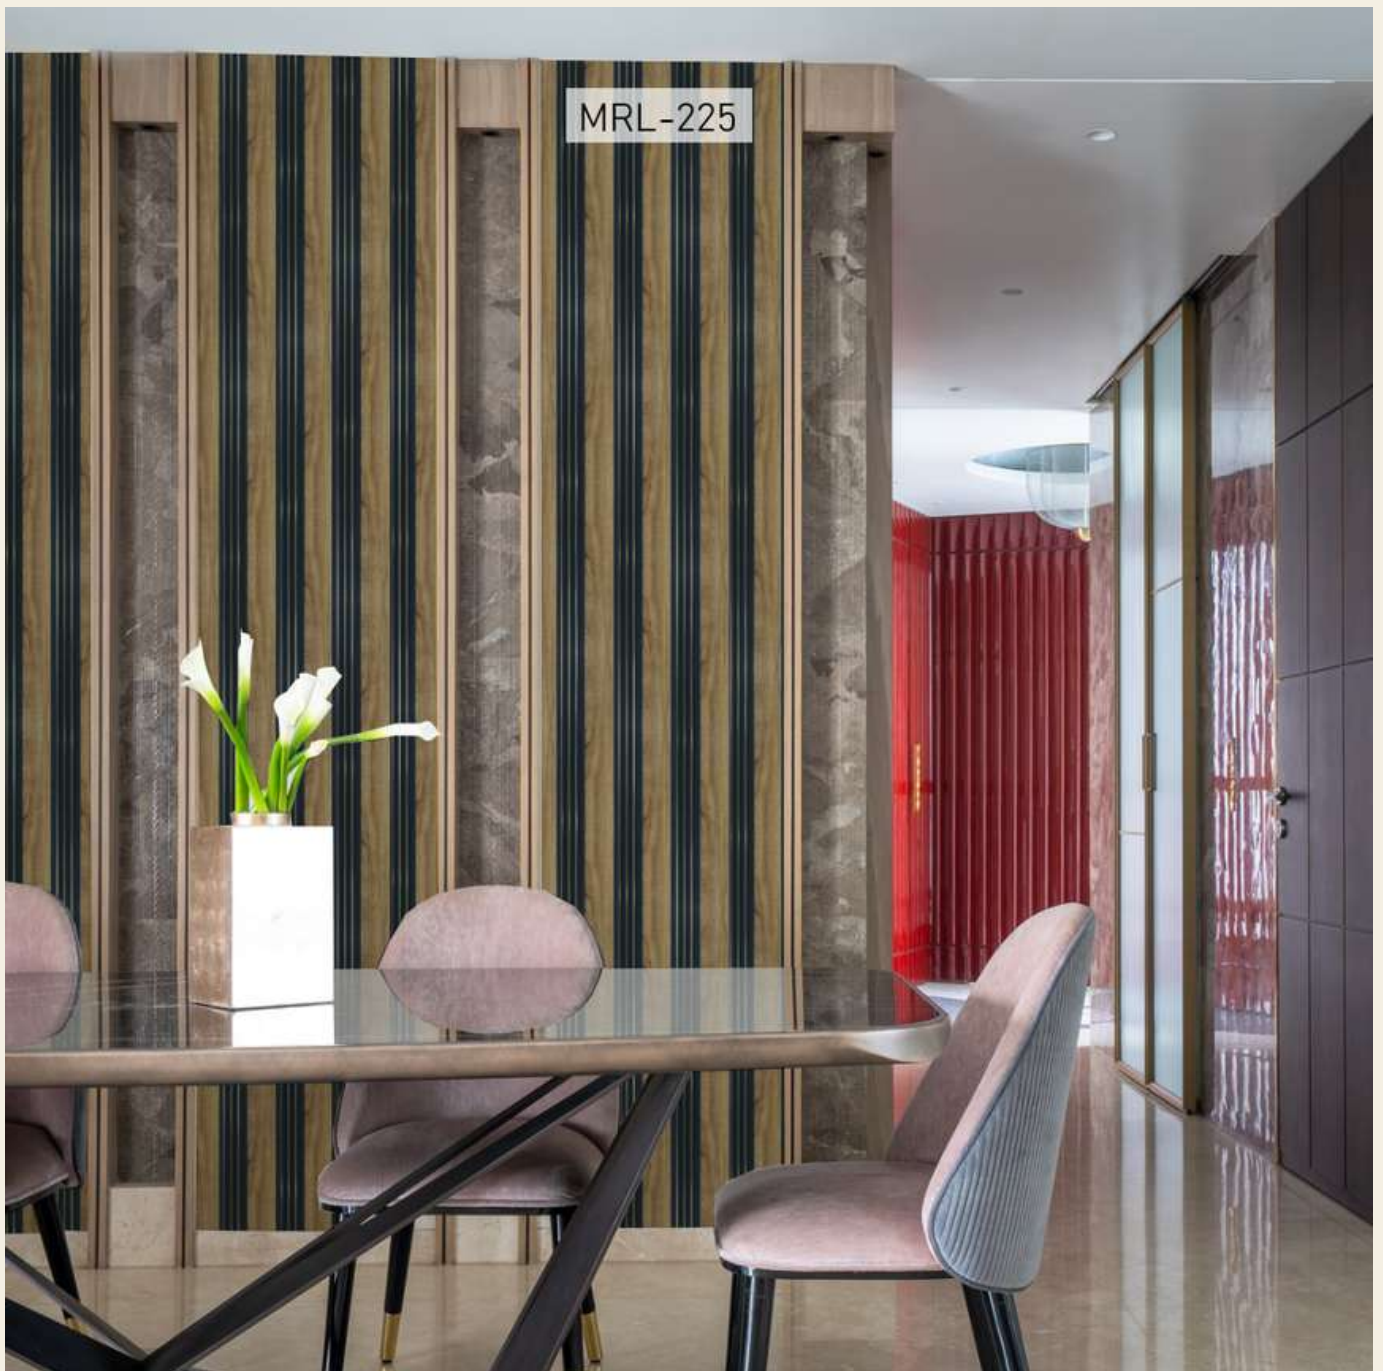

EXCLUSIVE TEXTURES

AND UNIQUE PATTERNS

RADIATES A VIBRANT AURA

ELEGANT PATTERNS

Meraki PVC Laminates is a prominent Interior Louvers manufacturer. Our Interior louvers are designed with superior craftsmanship and are built to last.