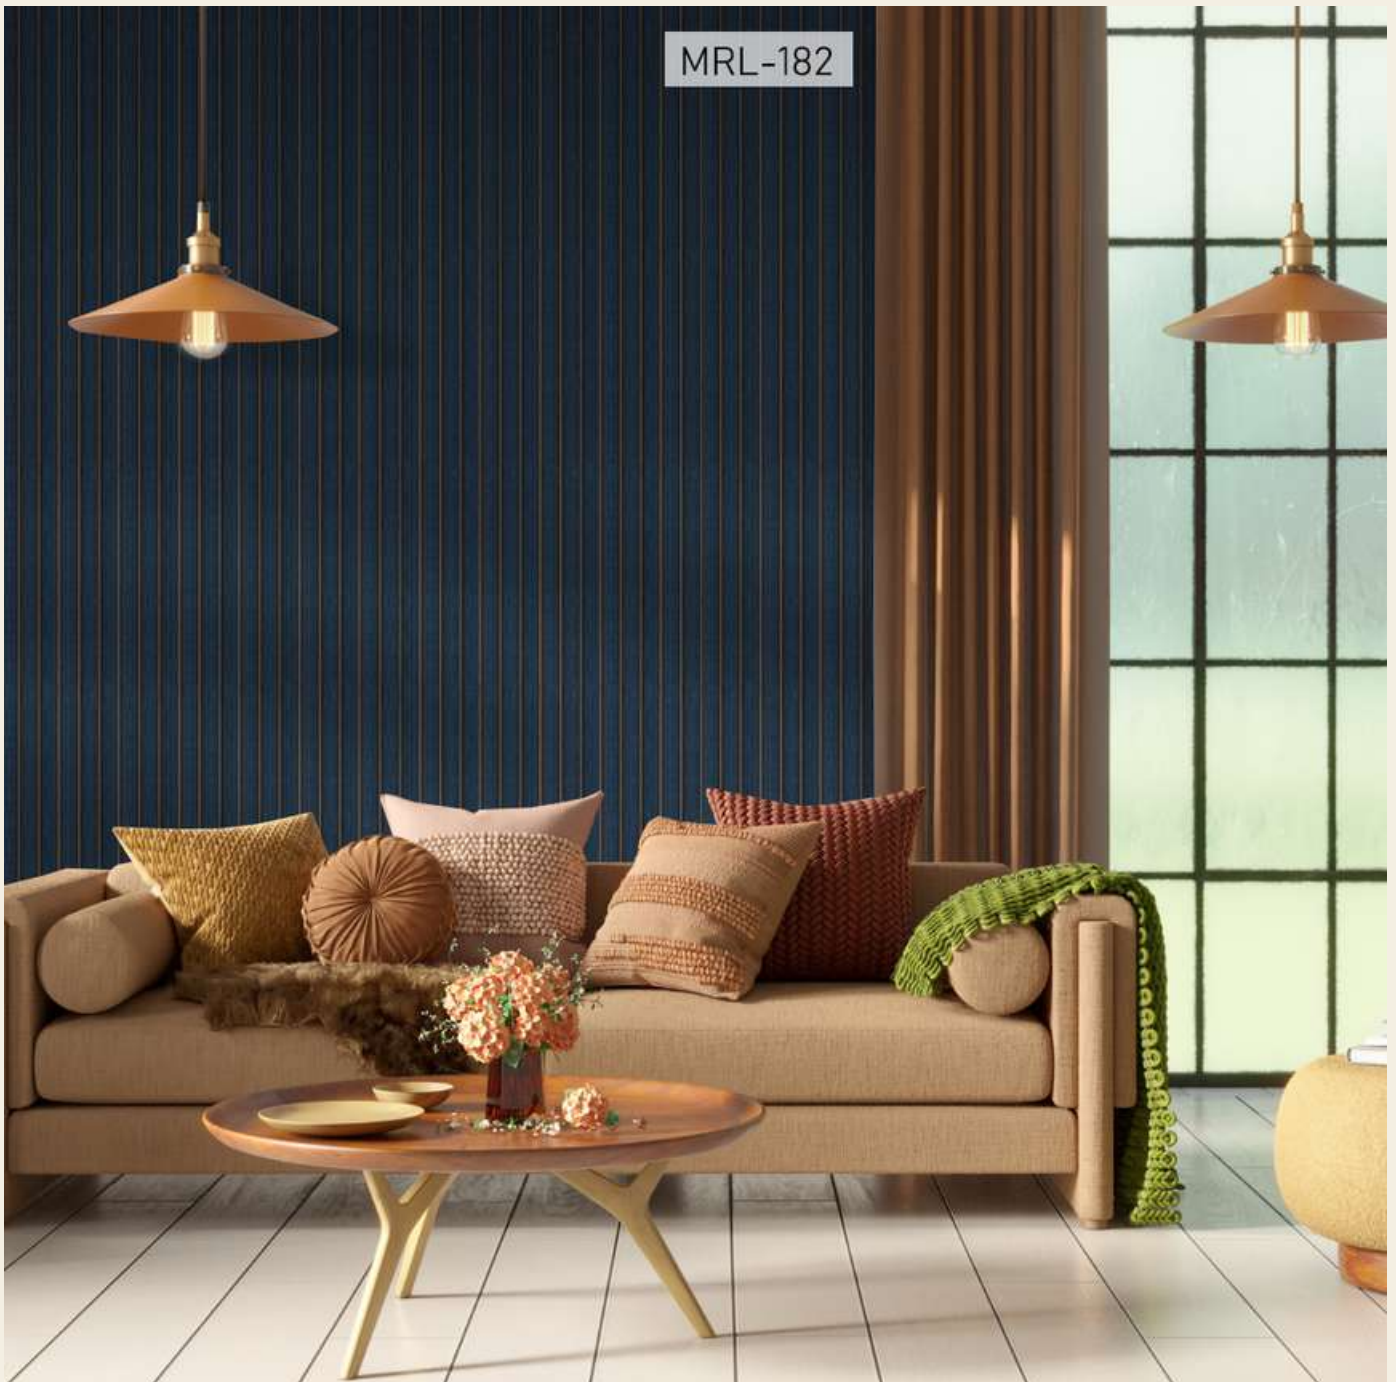

ROYAL LOOK & FEEL

WITH BOLD SHADES

MRL-182