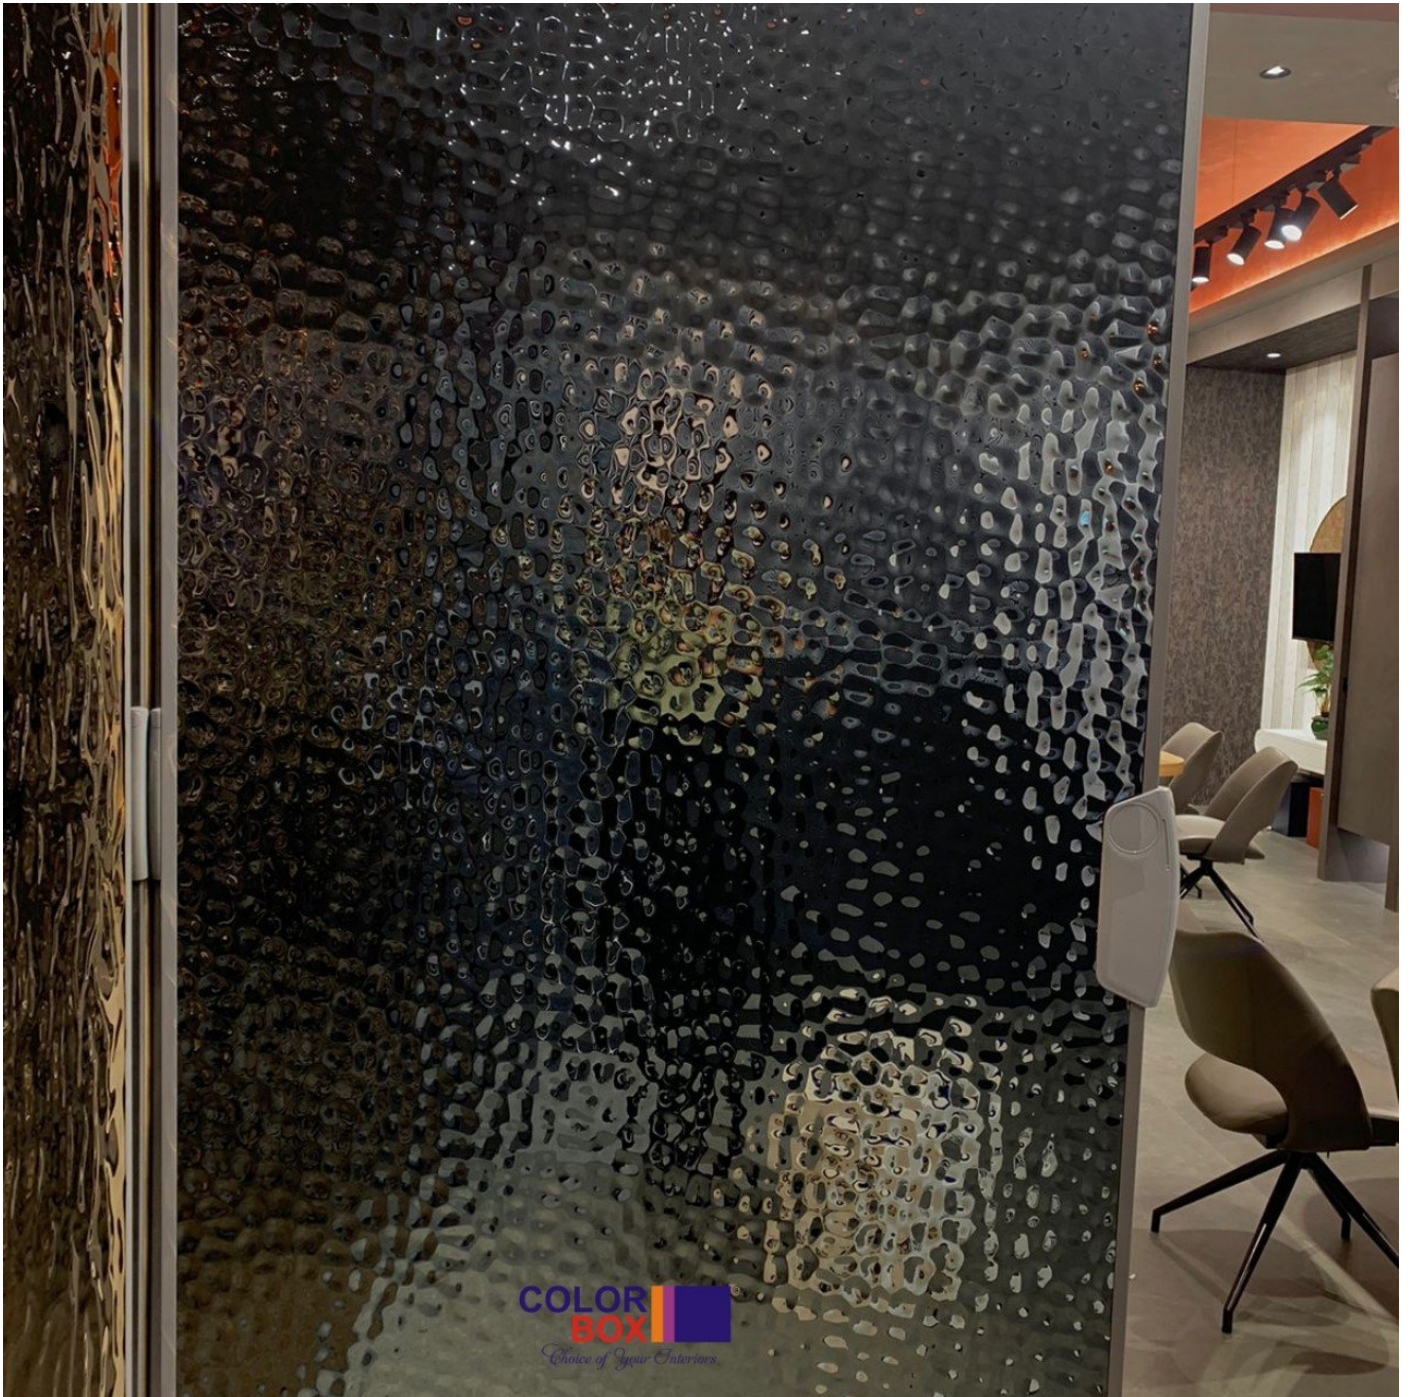

Sheet size:1220x2440

Thickness:0.8/1 mm

COLOURS:SILVER,GOLD,ROSEGOLD,BLUE,BLACK

**COLOR
BOX**®

Choice of Your Interiors

**COLOR
BOX**
Choice of Your Interiors

**COLOR
BOX**
Choice of Your Interiors

**COLOR
BOX**®
Choice of Your Interiors

GOLD WATER RIPPLE

**COLOR
BOX**
Schools of Your Imagination

**COLOR
BOX**[®]
Choice of Your Interiors

**COLOR
BOX**®
Choice of Your Interiors

Black Mirror Ripple Sheet Medium

**COLOR
BOX**®
Choice of Your Interiors

Dark Grey Marble
Black Marble

Yellow Green Marble
Black Marble

**COLOR
BOX**
Choice of Your Interiors

Brown Marble
Black Marble

Blue Marble
Black Marble

Blue water wave

Stainless steel sheet

**COLOR
BOX**
Choice of Your Interiors

**COLOR
BOX**
Choice of Your Interiors

**COLOR
BOX**[®]
Choice of Your Interiors

BIG

**COLOR
BOX**[®]
Choice of Your Interiors

SMALL

**COLOR
BOX**[®]
Choice of Your Interiors

MIDDLE

GOLD WATER RIPPLE