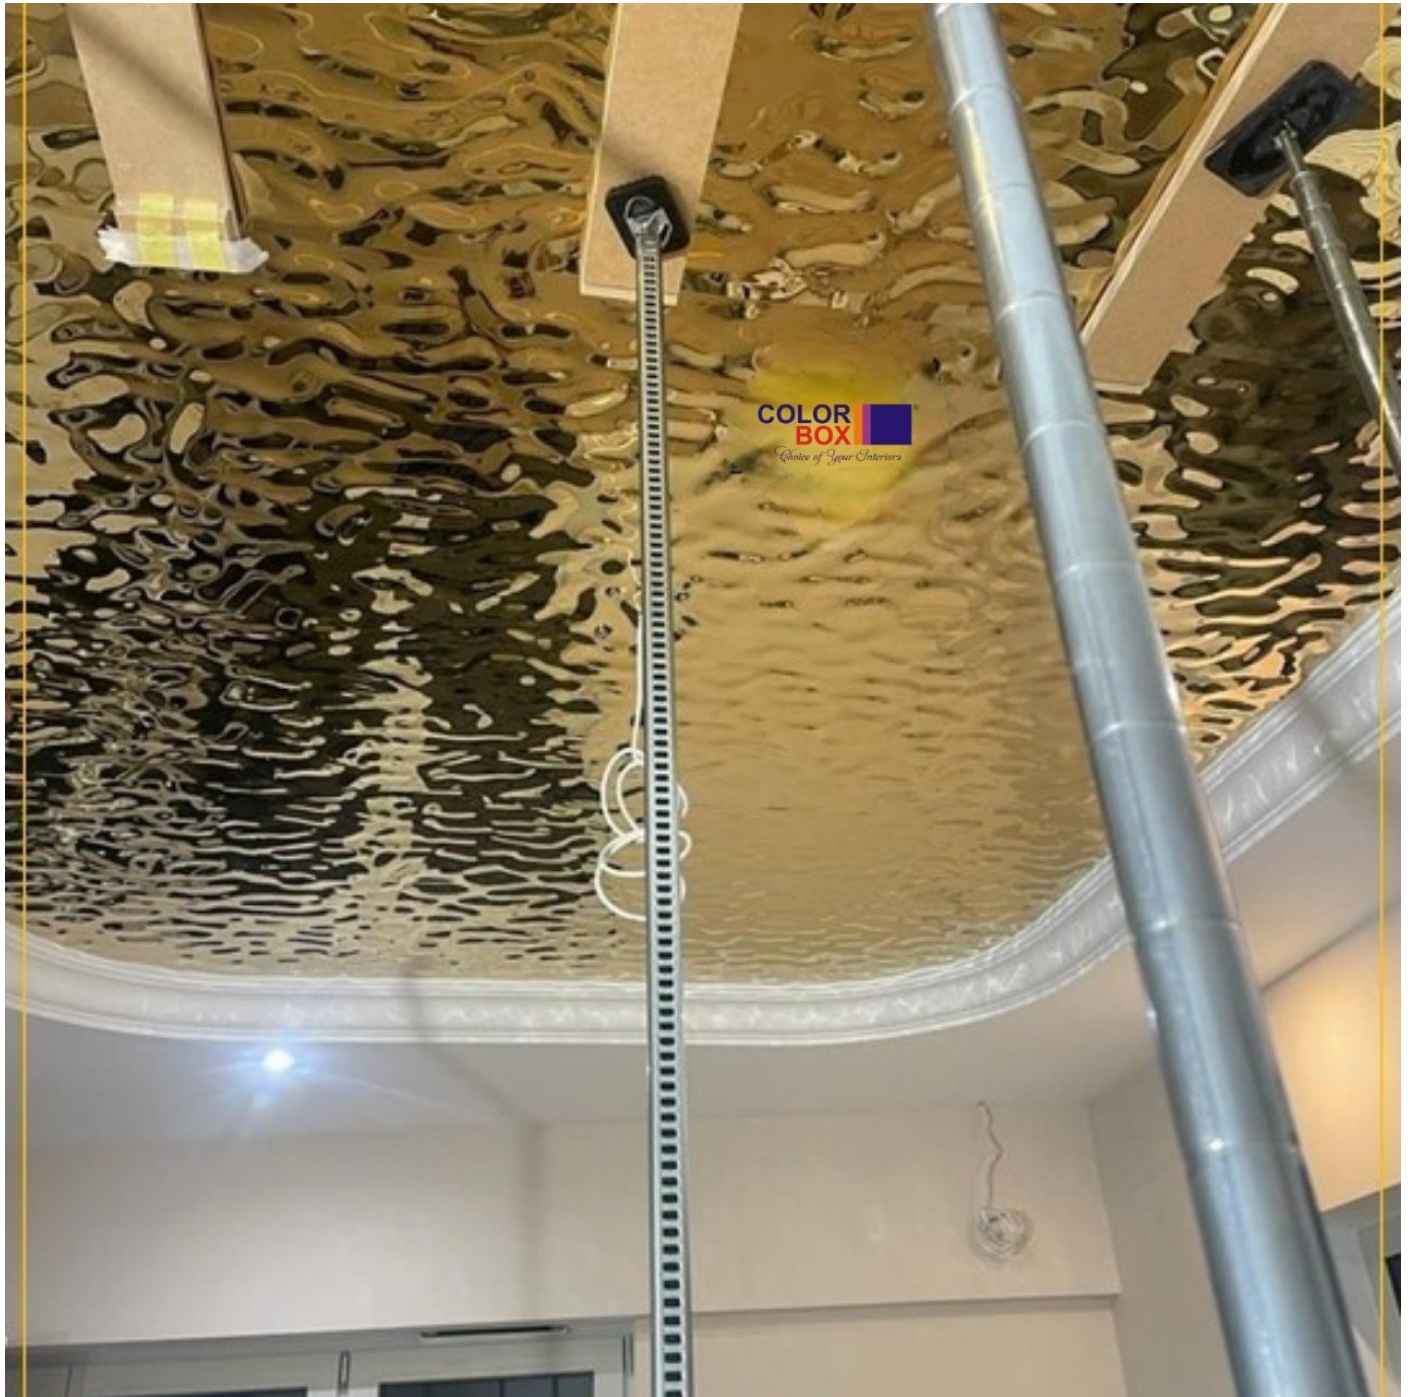

**COLOR
BOX**
Choice of Your Interiors