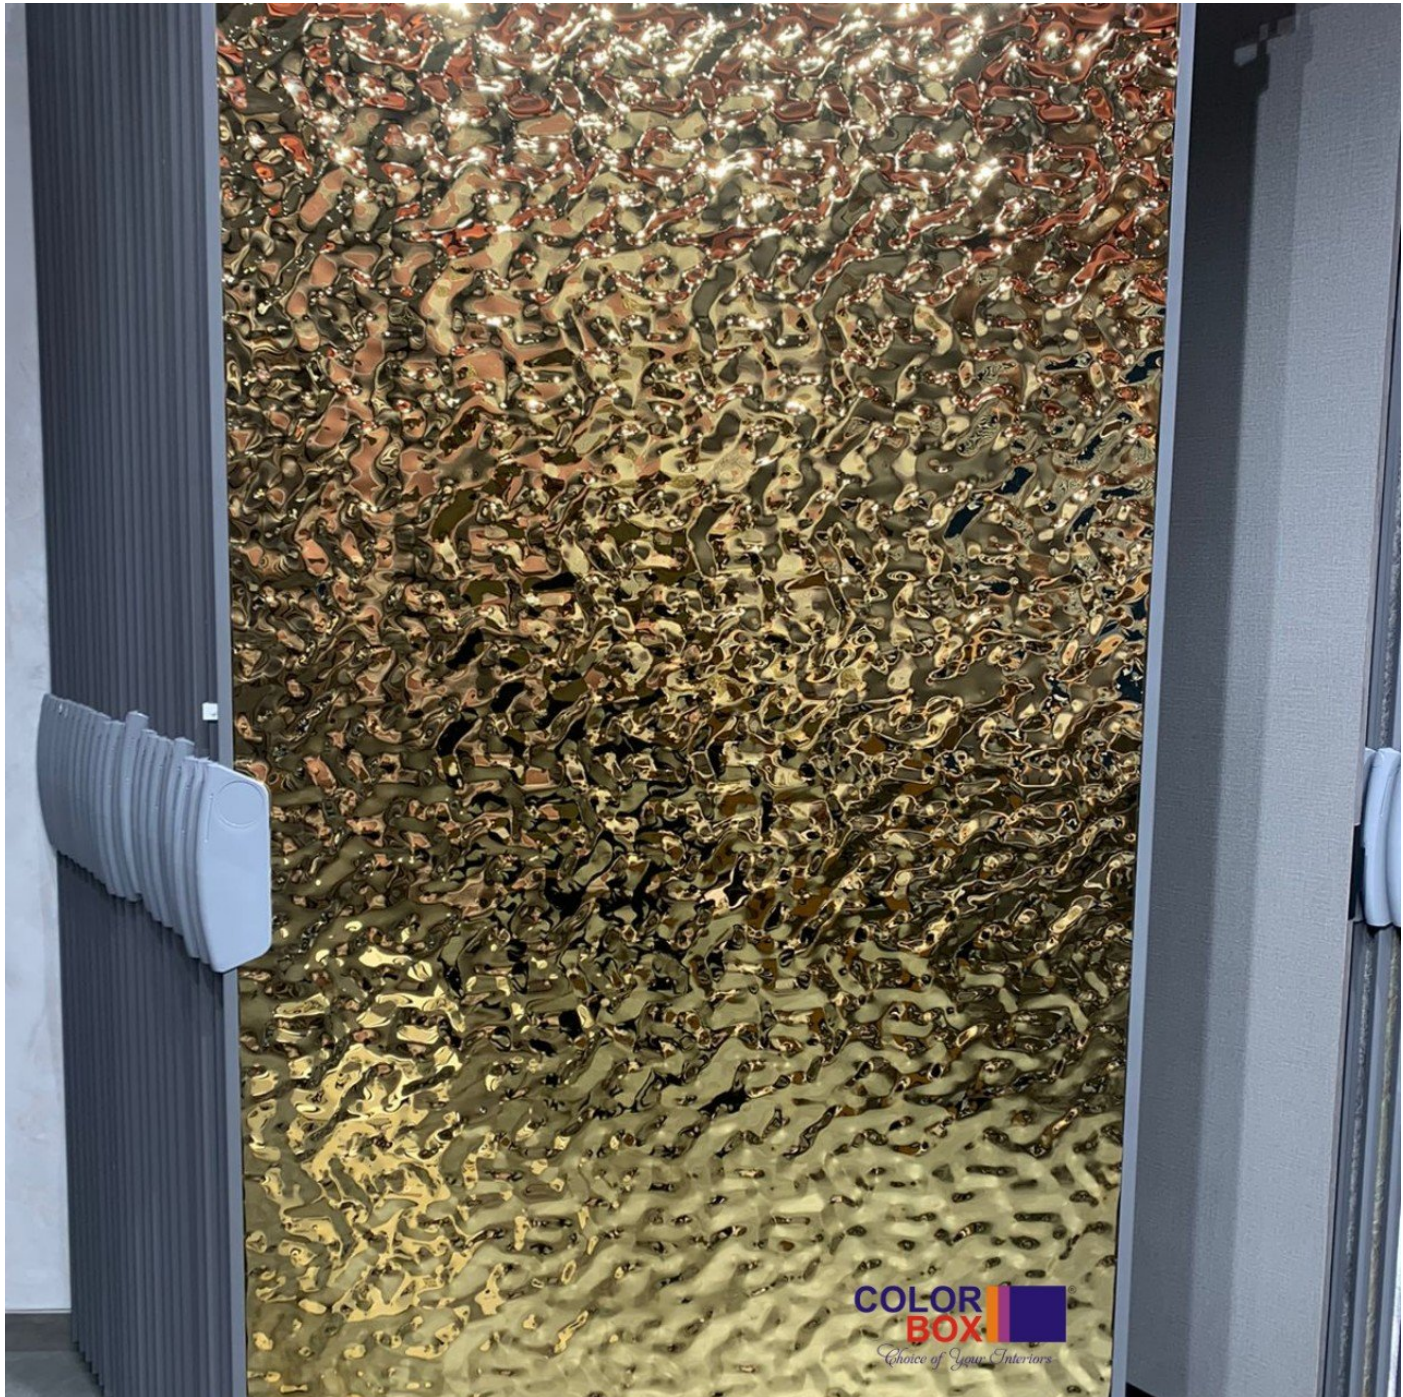

GOLD WATER RIPPLE

**COLOR
BOX**
Schools of Your Imagination

**COLOR
BOX**[®]
Choice of Your Interiors

**COLOR
BOX**®
Choice of Your Interiors

Black Mirror Ripple Sheet Medium

**COLOR
BOX**®
Choice of Your Interiors

Dark Grey Marble
Black Marble

Yellow Green Marble
Black Marble

**COLOR
BOX**
Choice of Your Interiors

Brown Marble
Black Marble

Blue Marble
Black Marble

Blue water wave

Stainless steel sheet

**COLOR
BOX**
Choice of Your Interiors

**COLOR
BOX**
Choice of Your Interiors

**COLOR
BOX**[®]
Choice of Your Interiors

BIG

**COLOR
BOX**[®]
Choice of Your Interiors

SMALL

**COLOR
BOX**[®]
Choice of Your Interiors

MIDDLE

GOLD WATER RIPPLE