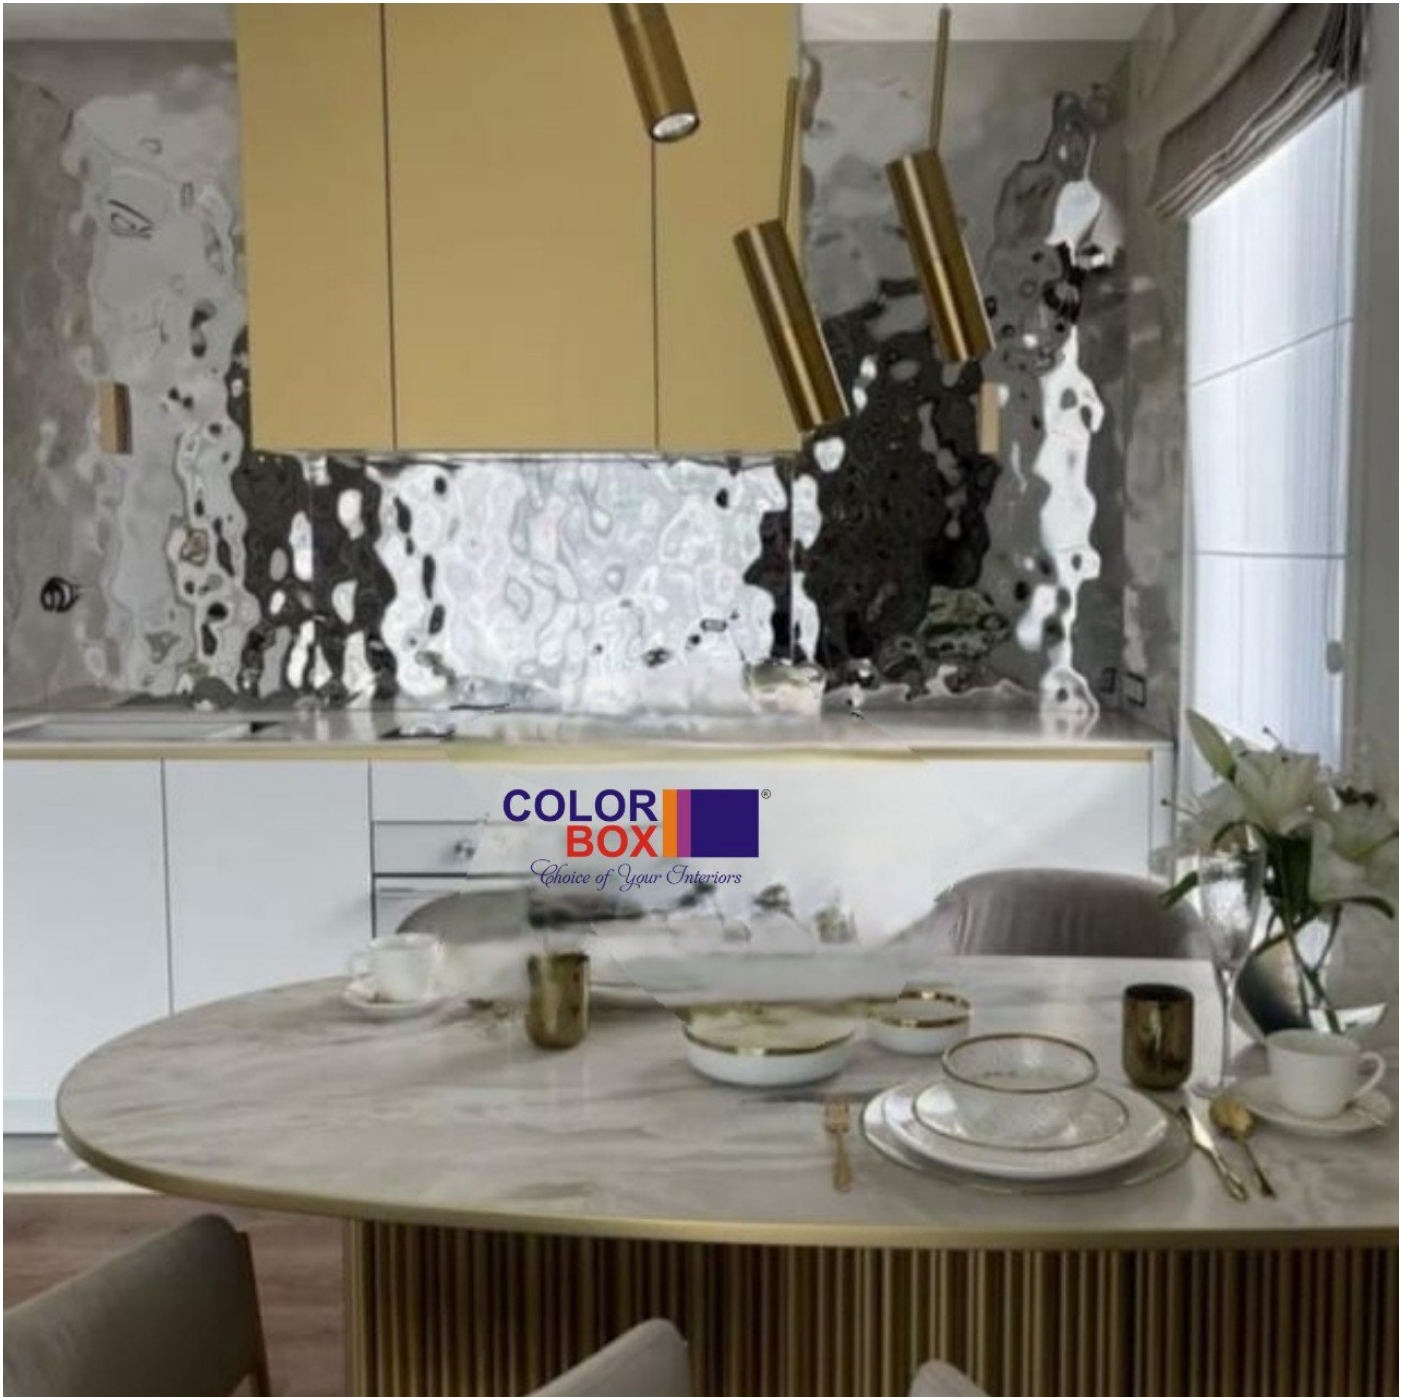

GOLD WATER RIPPLE

**COLOR
BOX**
Schools of Your Imagination

**COLOR
BOX**[®]
Choice of Your Interiors

**COLOR
BOX**®
Choice of Your Interiors

Black Mirror Ripple Sheet Medium

**COLOR
BOX**®
Choice of Your Interiors

Dark Grey Marble
Black Marble

Yellow Green Marble
Black Marble

**COLOR
BOX**
Choice of Your Interiors

Brown Marble
Black Marble

Blue Marble
Black Marble

Blue water wave

Stainless steel sheet

**COLOR
BOX**
Choice of Your Interiors