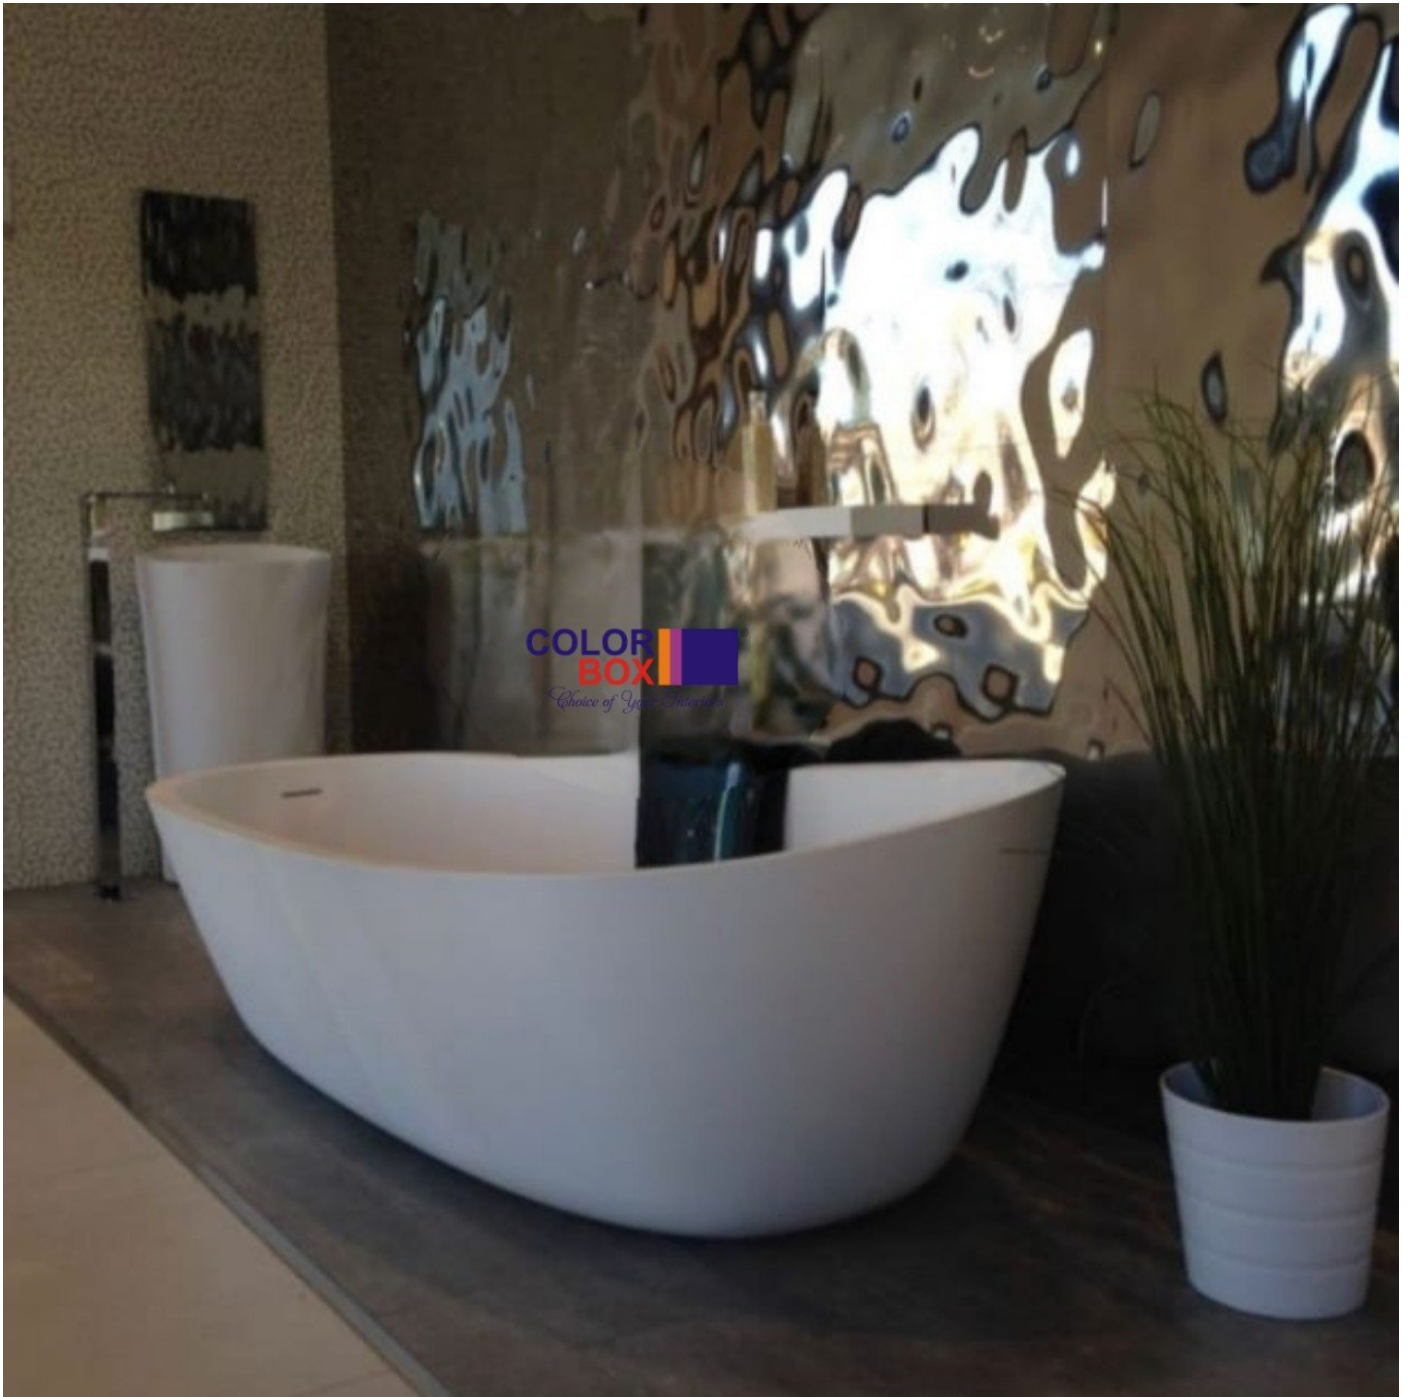

Sheet size:1220x2440

Thickness:0.8/1 mm

COLOURS:SILVER,GOLD,ROSEGOLD,BLUE,BLACK

**COLOR
BOX**®

Choice of Your Interiors

**COLOR
BOX**
Choice of Your Interiors

**COLOR
BOX**
Choice of Your Interiors

**COLOR
BOX**®
Choice of Your Interiors

Dark Grey Marble
Black Marble

Yellow Green Marble
Black Marble

**COLOR
BOX**
Choice of Your Interiors

Brown Marble
Black Marble

Blue Marble
Black Marble

Blue water wave

Stainless steel sheet

**COLOR
BOX**
Choice of Your Interiors