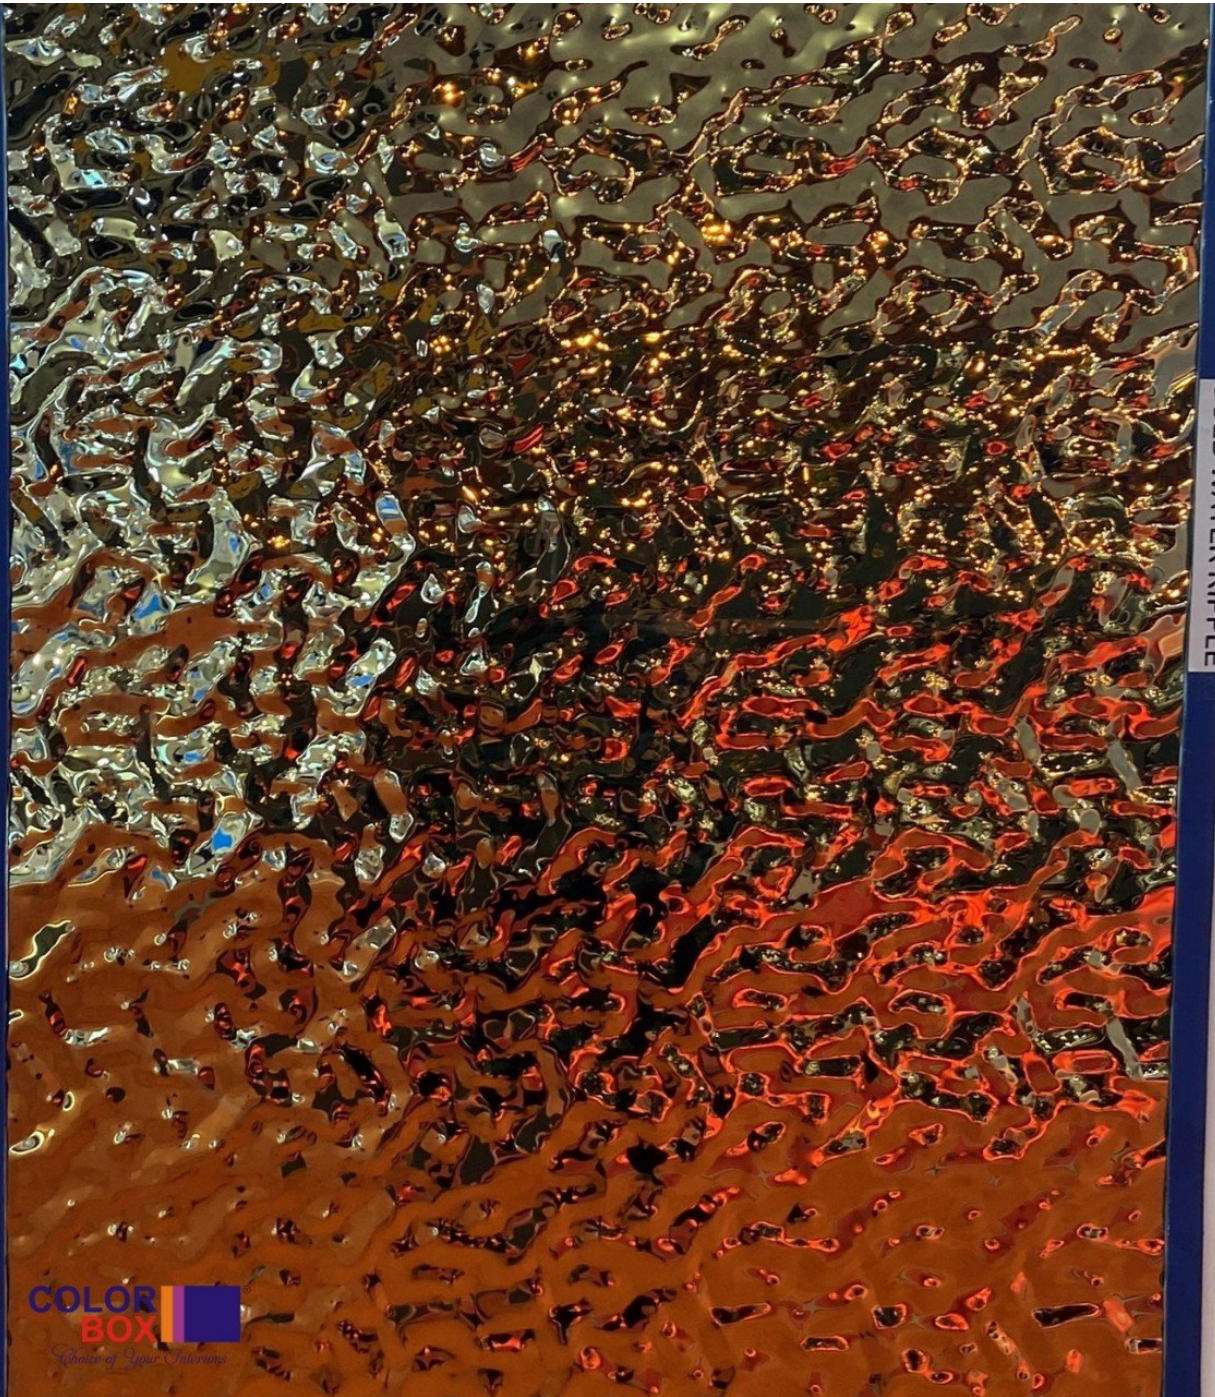

Sheet size:1220x2440

Thickness:0.8/1 mm

COLOURS:SILVER,GOLD,ROSEGOLD,BLUE,BLACK

**COLOR
BOX**®

Choice of Your Interiors

**COLOR
BOX**
Choice of Your Interiors

**COLOR
BOX**
Choice of Your Interiors

**COLOR
BOX**®
Choice of Your Interiors

GOLD WATER RIPPLE

**COLOR
BOX**
Schools of Your Imagination

**COLOR
BOX**[®]
Choice of Your Interiors

**COLOR
BOX**®
Choice of Your Interiors

Black Mirror Ripple Sheet Medium

**COLOR
BOX**®
Choice of Your Interiors

Dark Grey Marble
Black Marble

Yellow Green Marble
Black Marble

**COLOR
BOX**
Choice of Your Interiors

Brown Marble
Black Marble

Blue Marble
Black Marble

Blue water wave

Stainless steel sheet

**COLOR
BOX**
Choice of Your Interiors